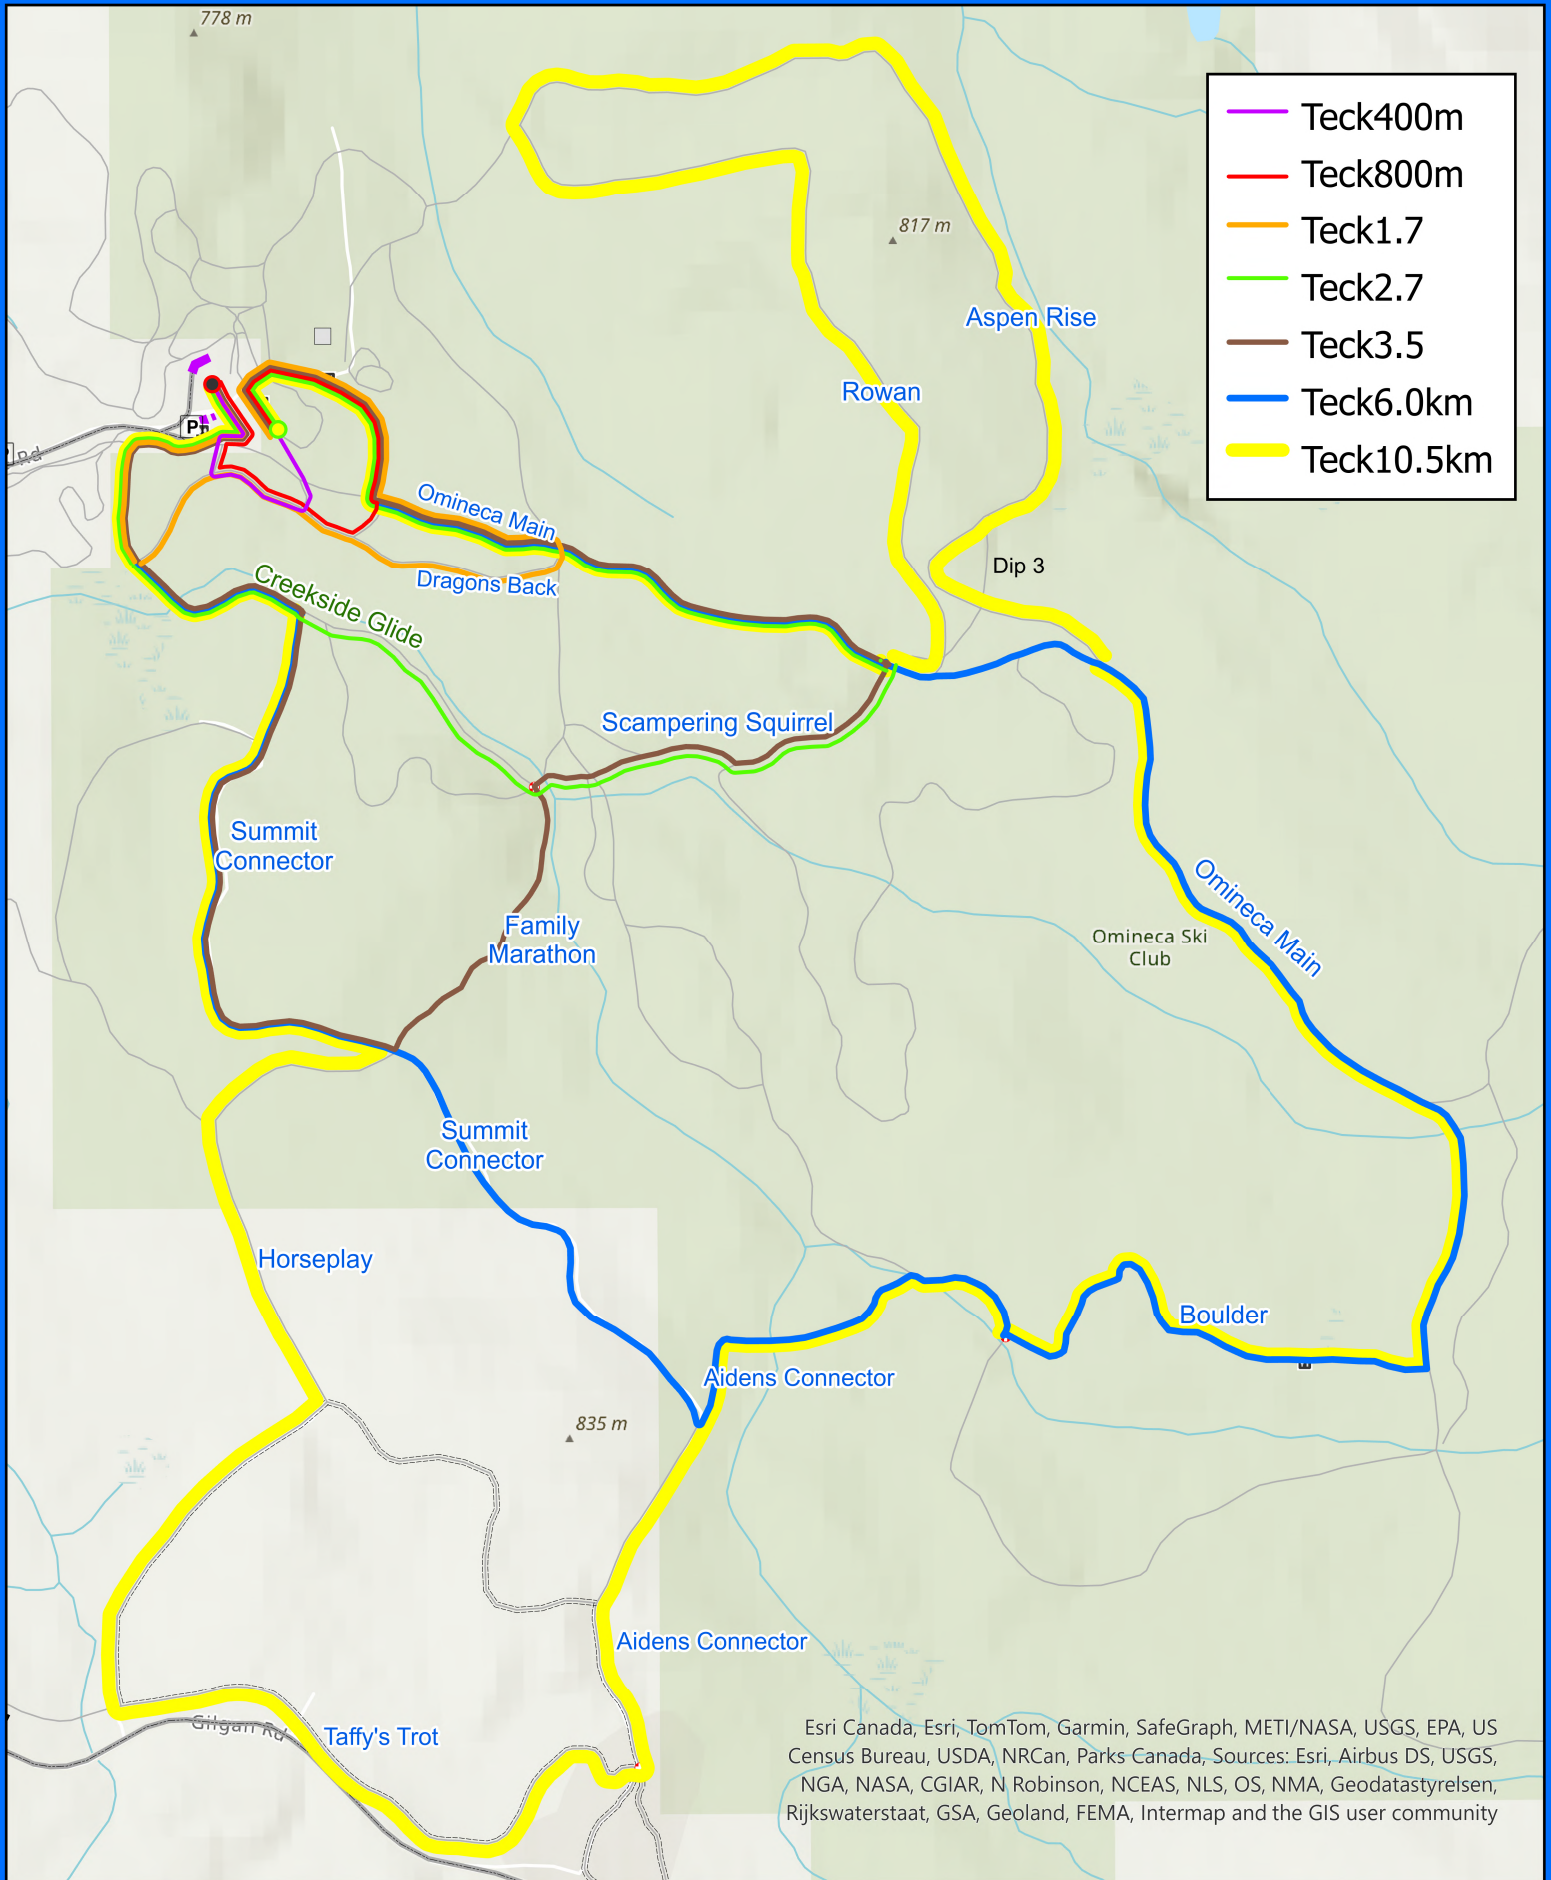

Teck Alternate Race Routes

Esri Canada, Esri, TomTom, Garmin, SafeGraph, METI/NASA, USGS, EPA, US Census Bureau, USDA, NRCan, Parks Canada, Sources: Esri, Airbus DS, USGS, NGA, NASA, CGIAR, N Robinson, NCEAS, NLS, OS, NMA, Geodatastyrelsen, Rijkswaterstaat, GSA, Geoland, FEMA, Intermap and the GIS user community