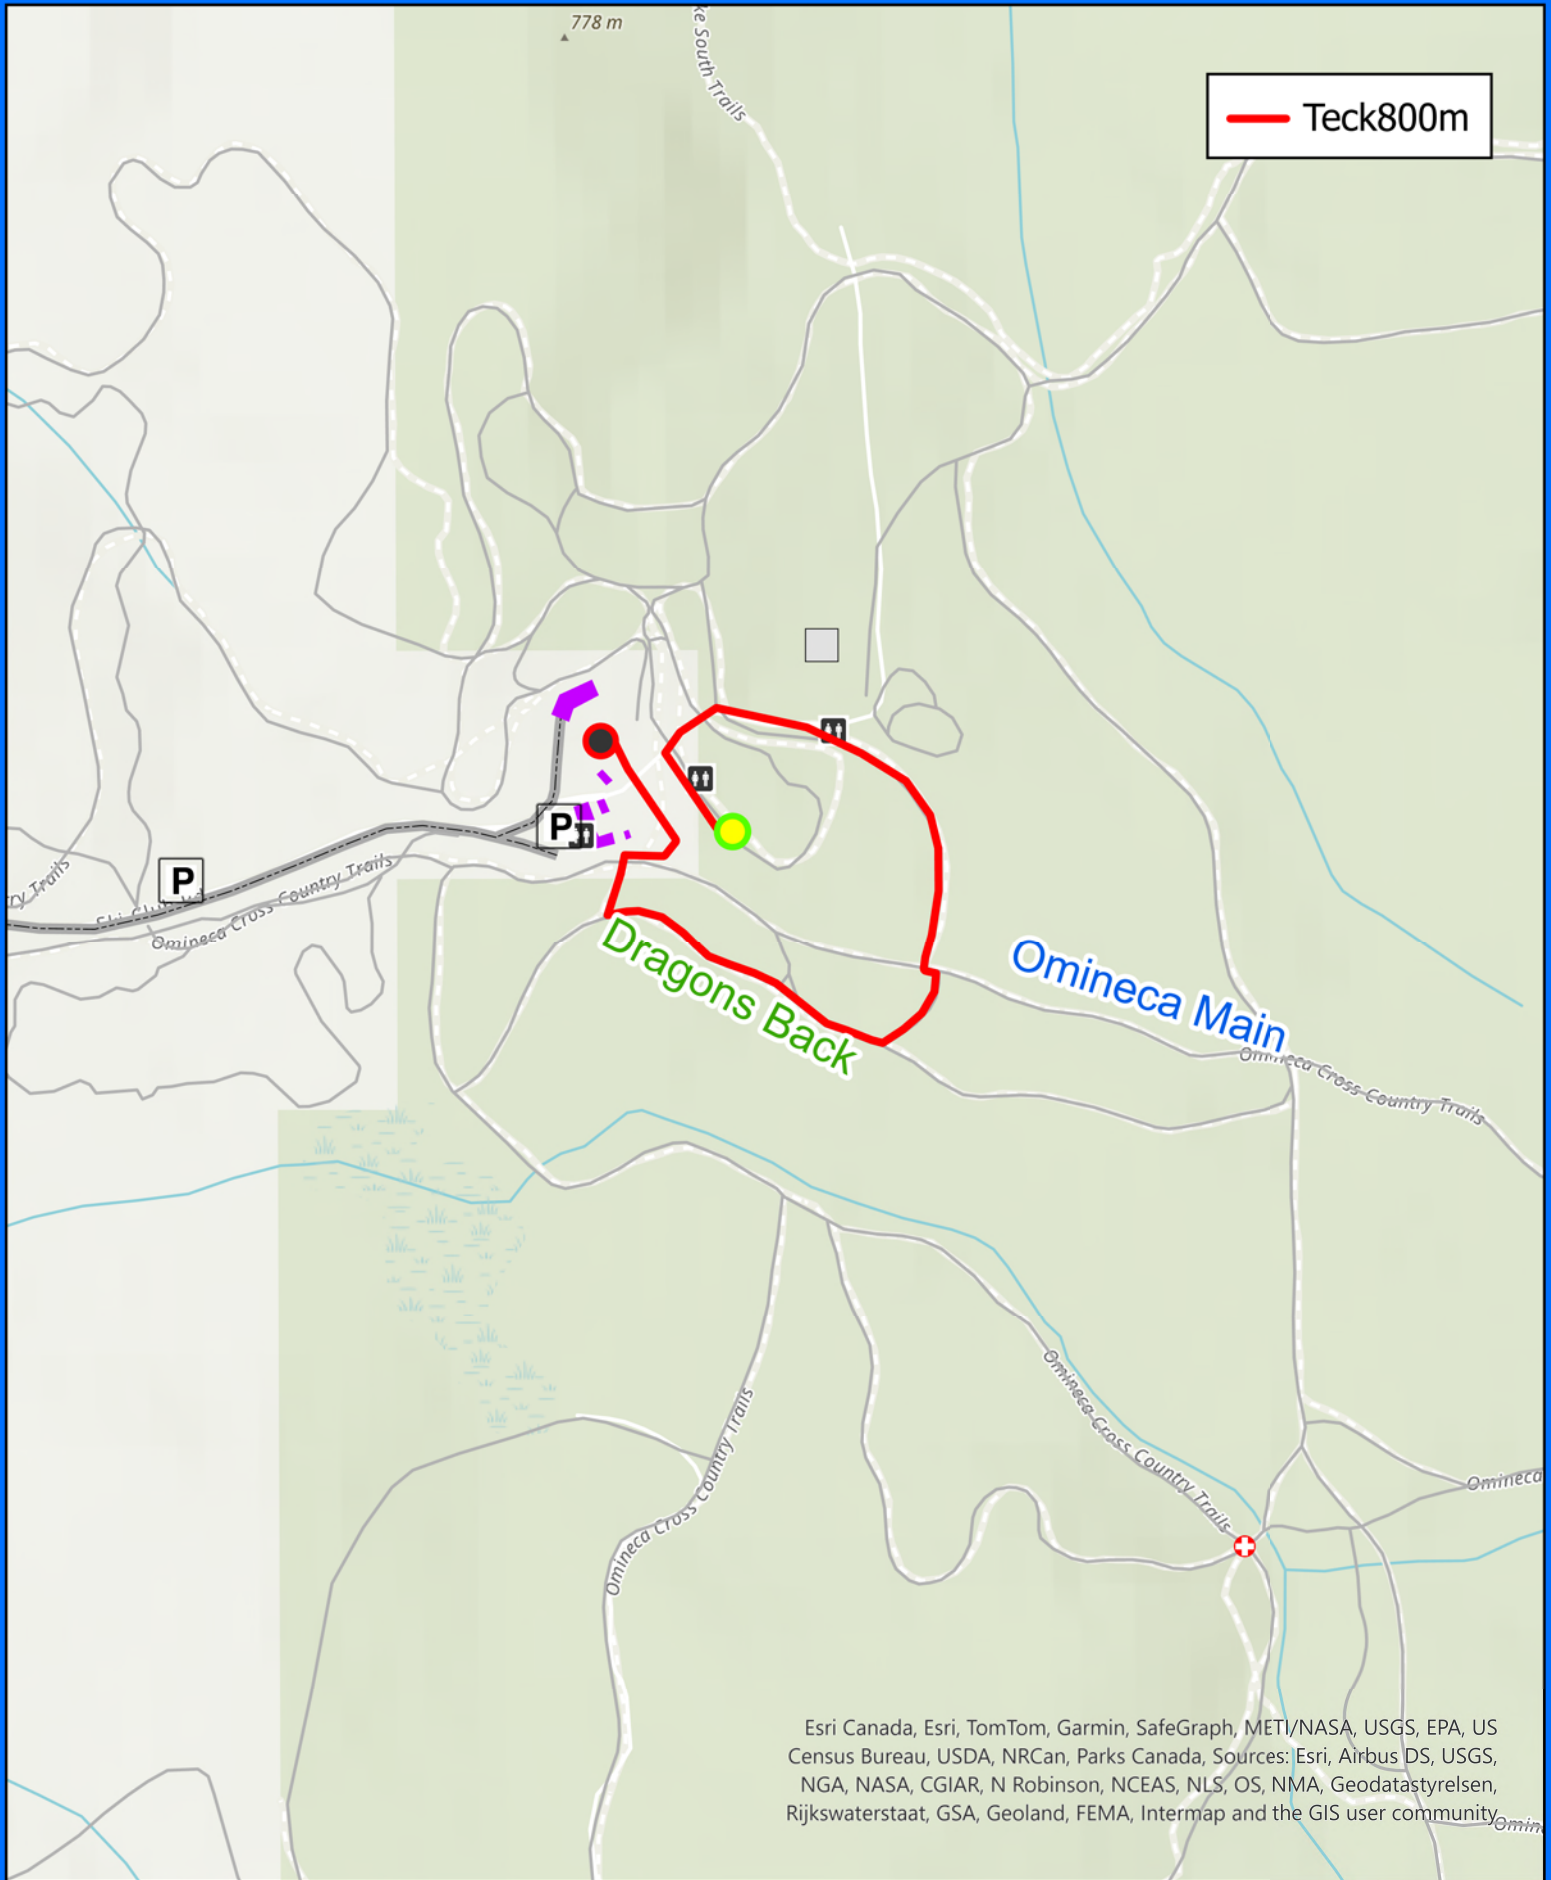

Teck Race Routes

Scale: 1:5,000

Start
Finish

Teck800m

Esri Canada, Esri, TomTom, Garmin, SafeGraph, METI/NASA, USGS, EPA, US Census Bureau, USDA, NRCan, Parks Canada, Sources: Esri, Airbus DS, USGS, NGA, NASA, CGIAR, N Robinson, NCEAS, NLS, OS, NMA, Geodatastyrelsen, Rijkswaterstaat, GSA, Geoland, FEMA, Intermap and the GIS user community