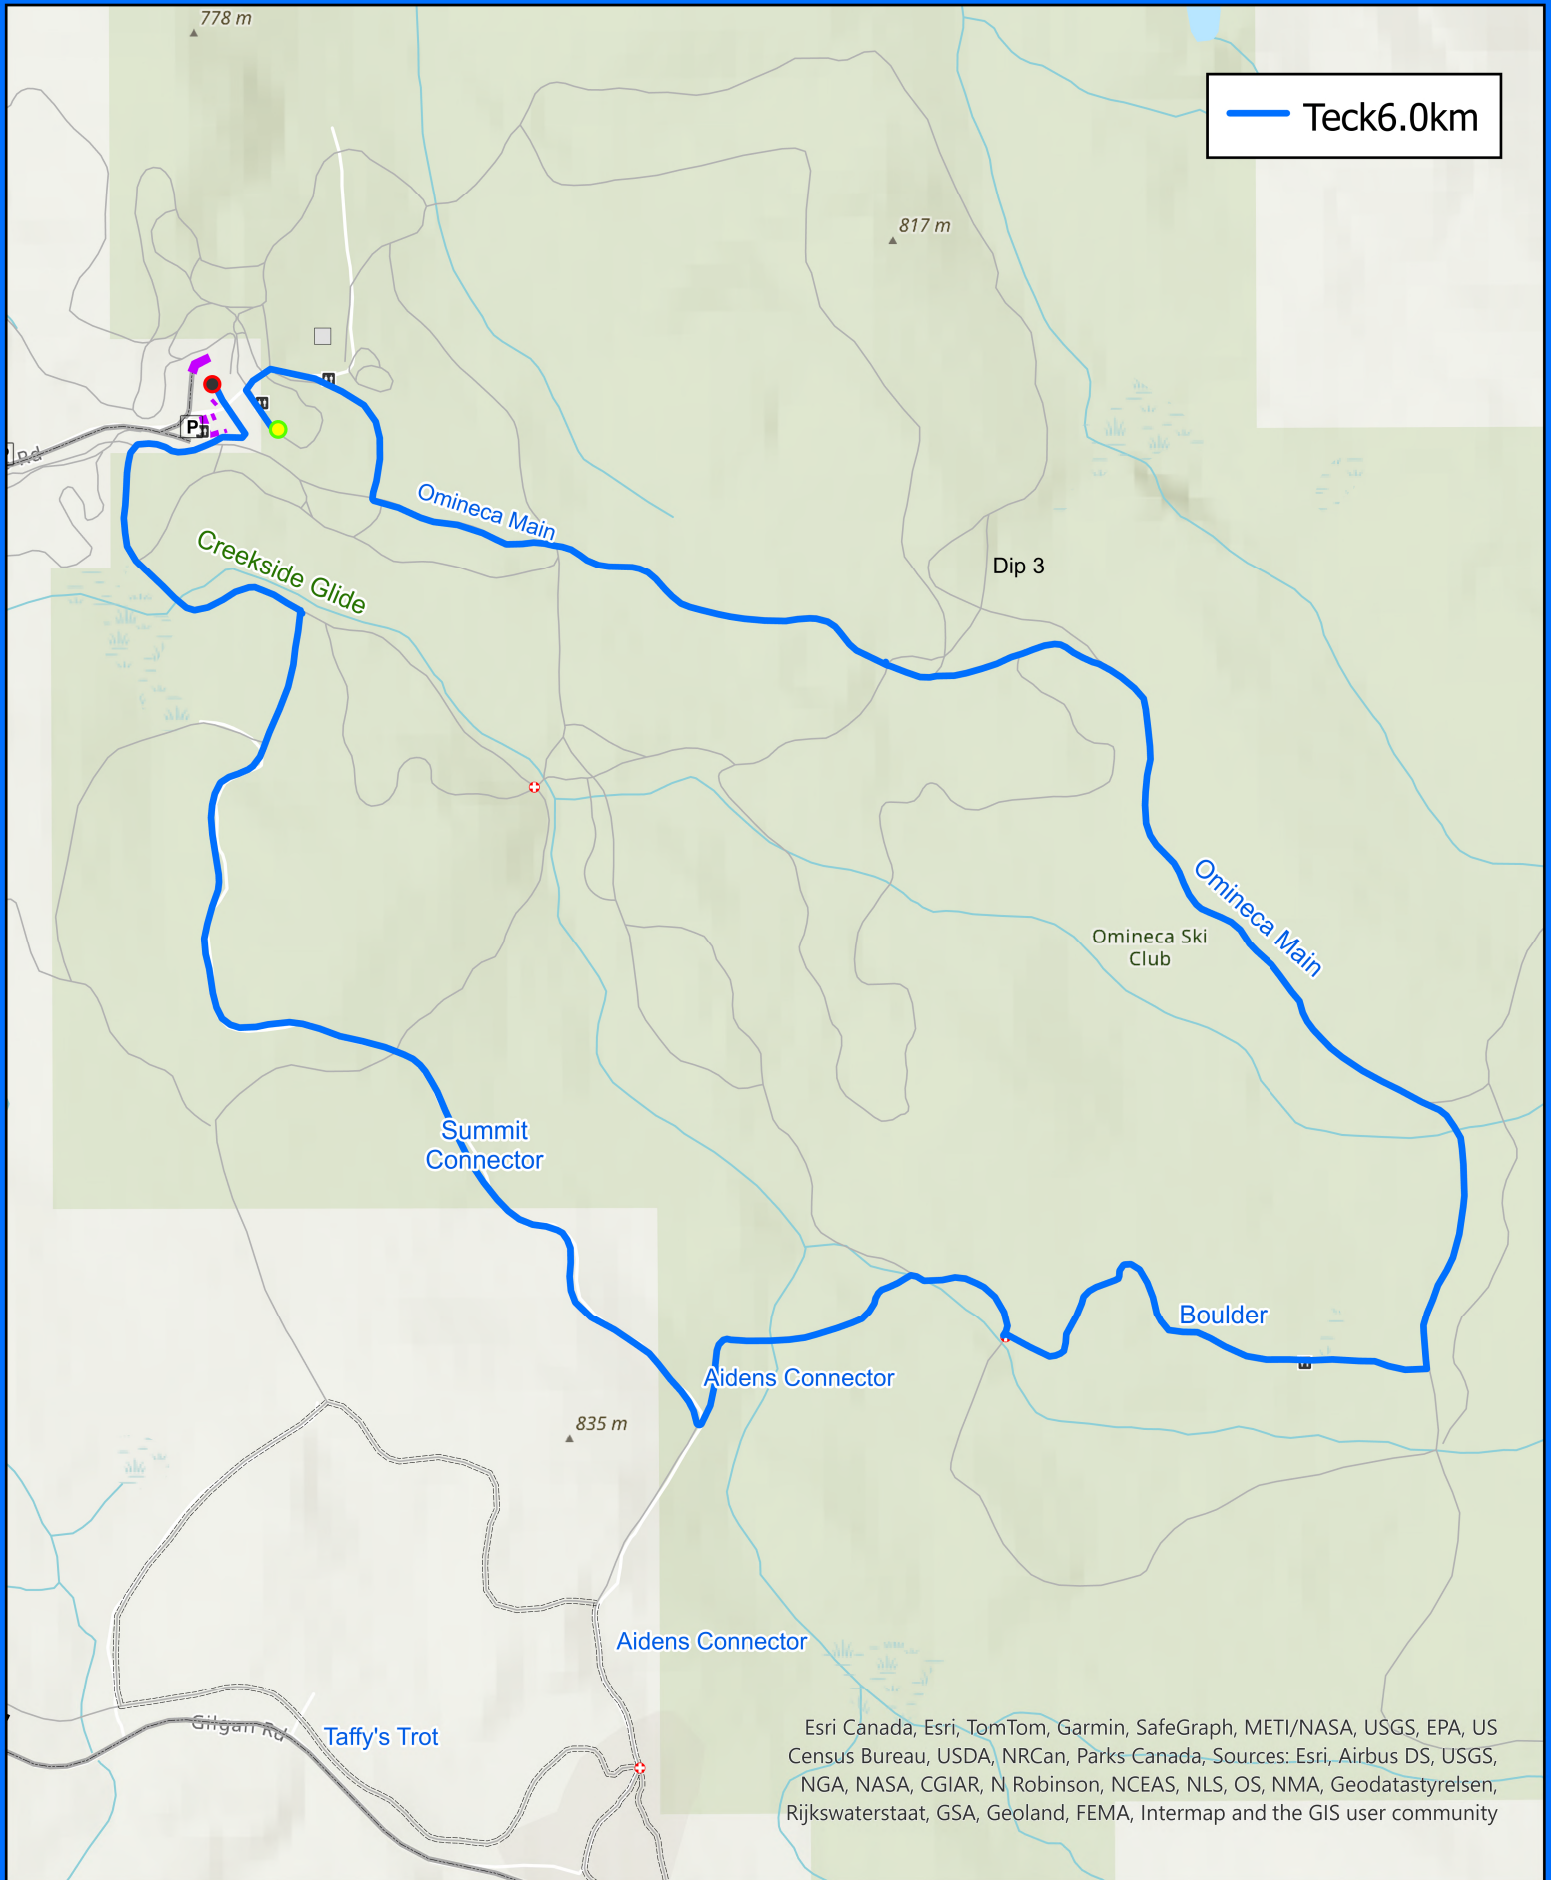

Scale: 1:10,000

Teck Alternate Race Routes

Start
Finish

Esri Canada, Esri, TomTom, Garmin, SafeGraph, METI/NASA, USGS, EPA, US Census Bureau, USDA, NRCan, Parks Canada, Sources: Esri, Airbus DS, USGS, NGA, NASA, CGIAR, N Robinson, NCEAS, NLS, OS, NMA, Geodatastyrelsen, Rijkswaterstaat, GSA, Geoland, FEMA, Intermap and the GIS user community