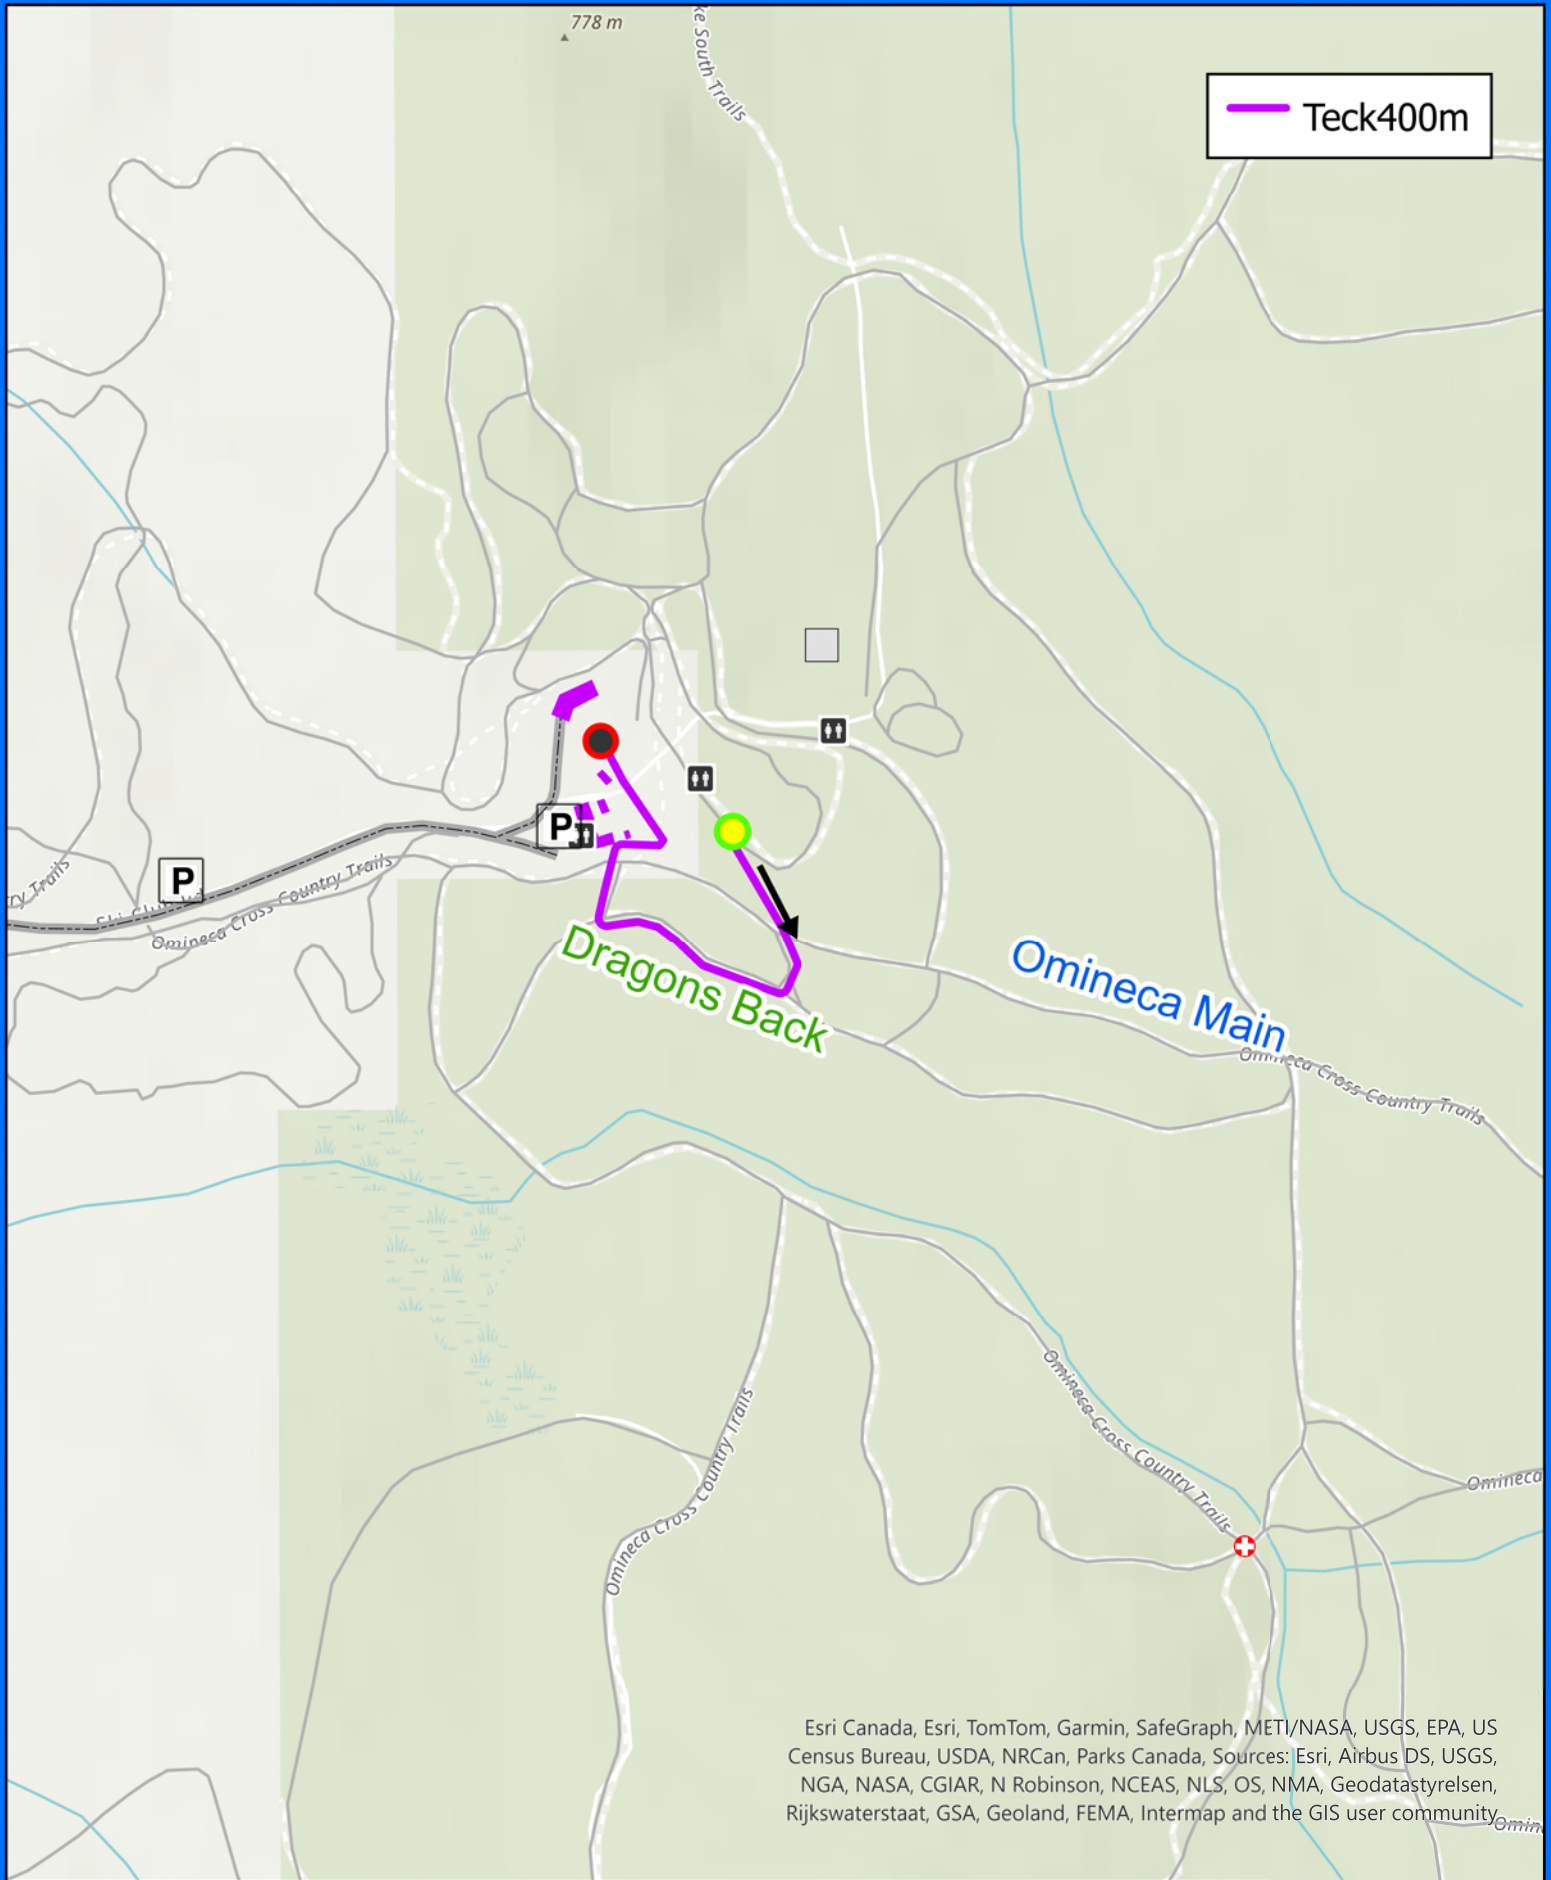

# Teck Race Routes

Scale: 1:5,000

Start  
Finish

Teck400m

Esri Canada, Esri, TomTom, Garmin, SafeGraph, METI/NASA, USGS, EPA, US Census Bureau, USDA, NRCan, Parks Canada, Sources: Esri, Airbus DS, USGS, NGA, NASA, CGIAR, N Robinson, NCEAS, NLS, OS, NMA, Geodatastyrelsen, Rijkswaterstaat, GSA, Geoland, FEMA, Intermap and the GIS user community