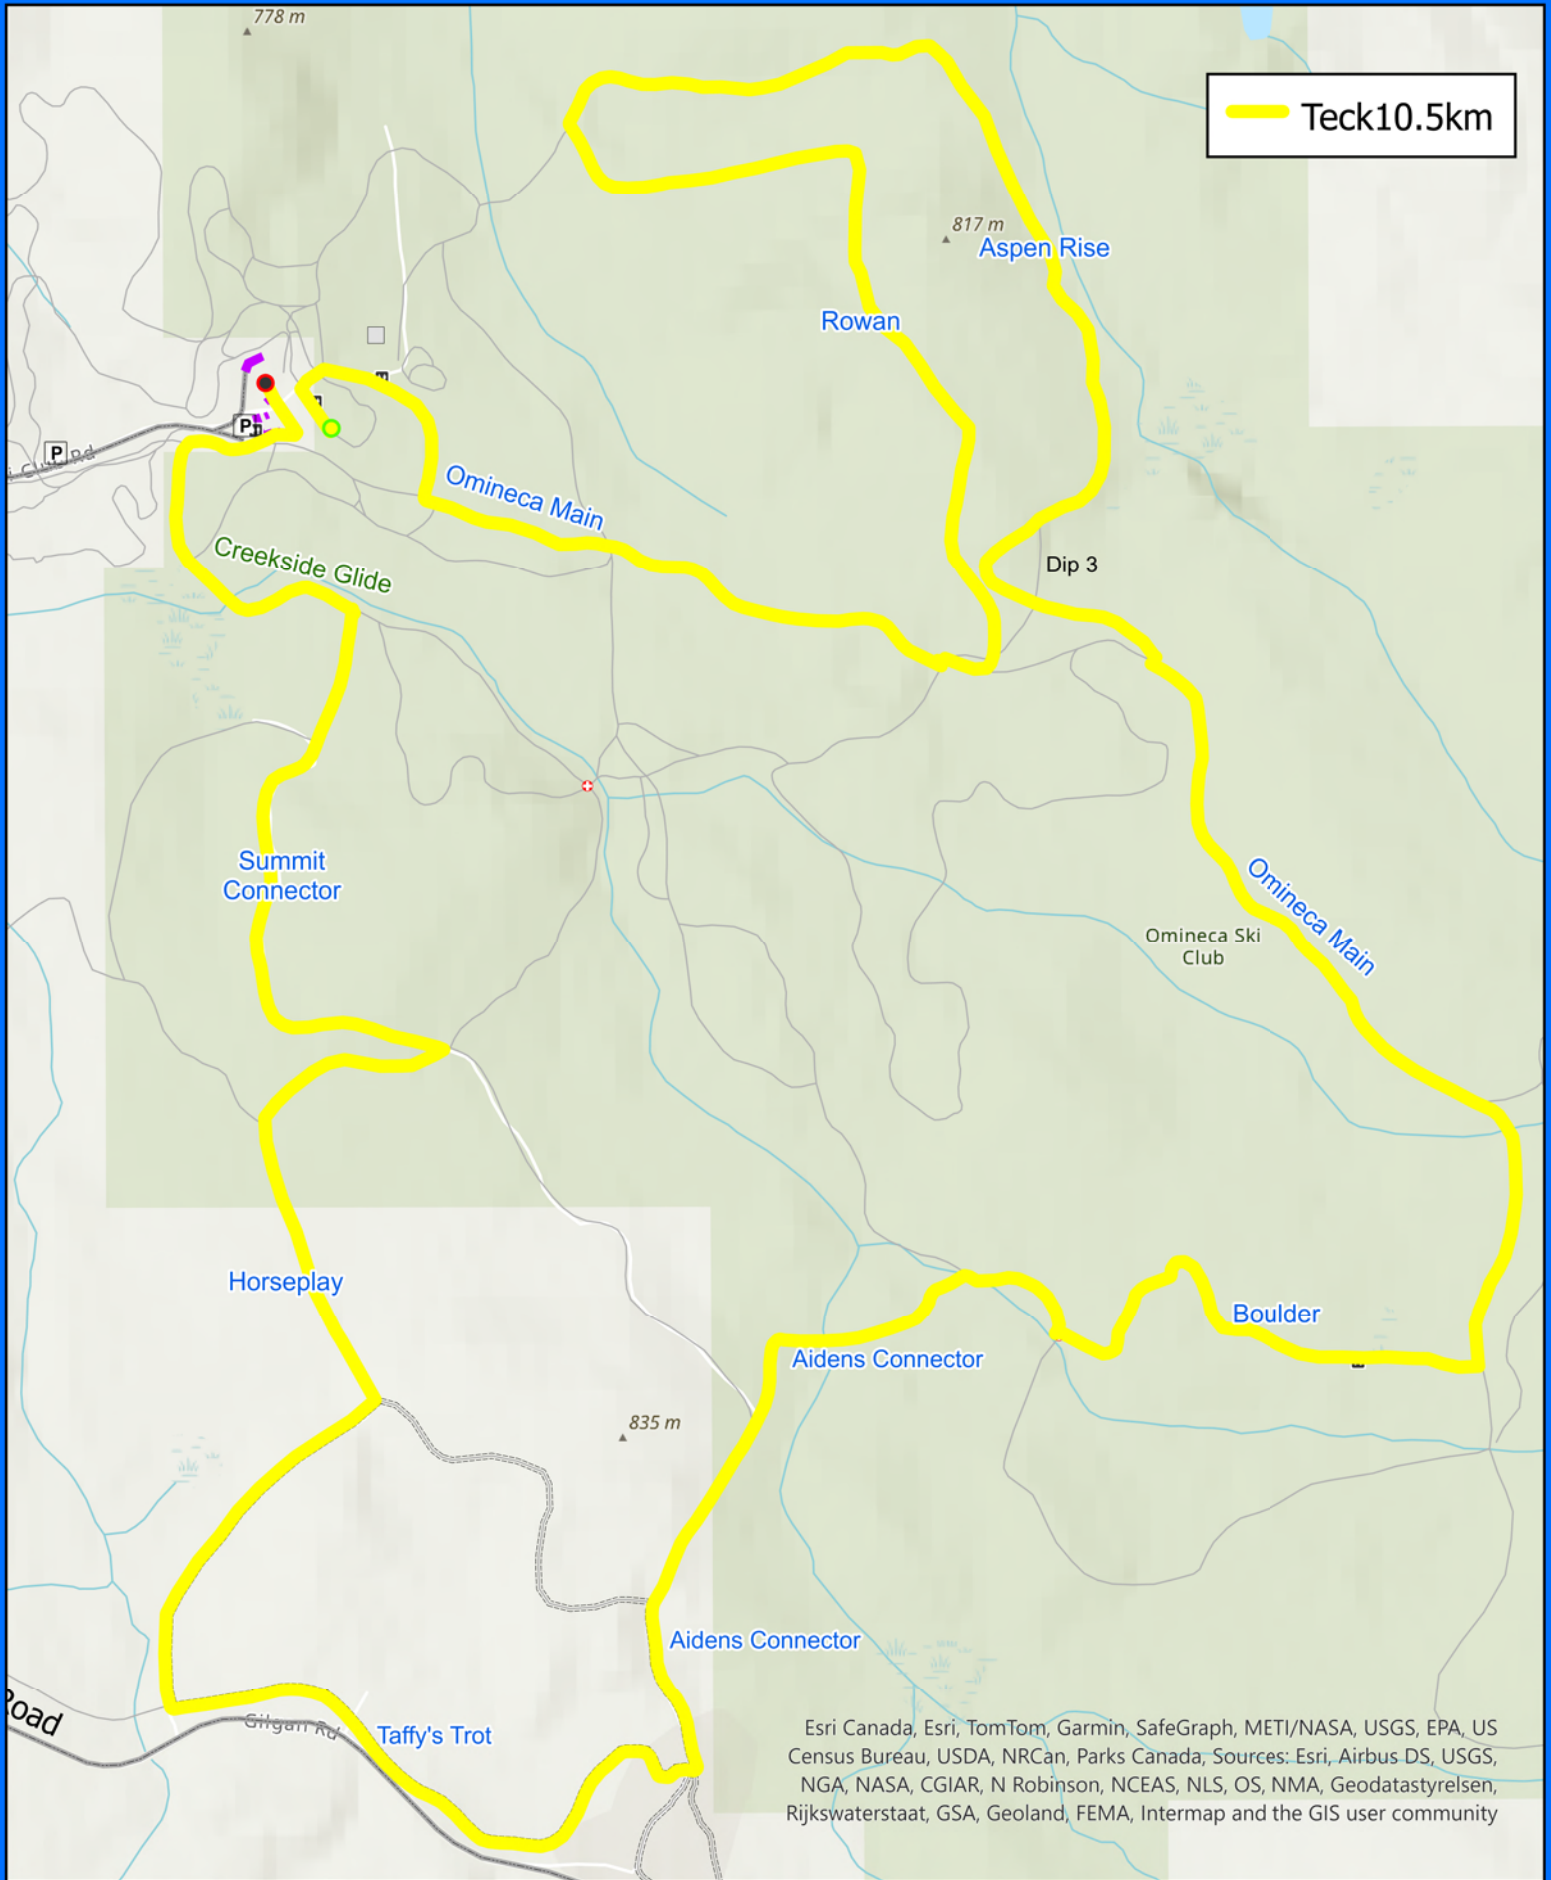

Scale: 1:10,000

Teck Race Alternate Routes

Start
Finish

Teck10.5km

Esri Canada, Esri, TomTom, Garmin, SafeGraph, METI/NASA, USGS, EPA, US Census Bureau, USDA, NRCan, Parks Canada, Sources: Esri, Airbus DS, USGS, NGA, NASA, CGIAR, N Robinson, NCEAS, NLS, OS, NMA, Geodatastyrelsen, Rijkswaterstaat, GSA, Geoland, FEMA, Intermap and the GIS user community