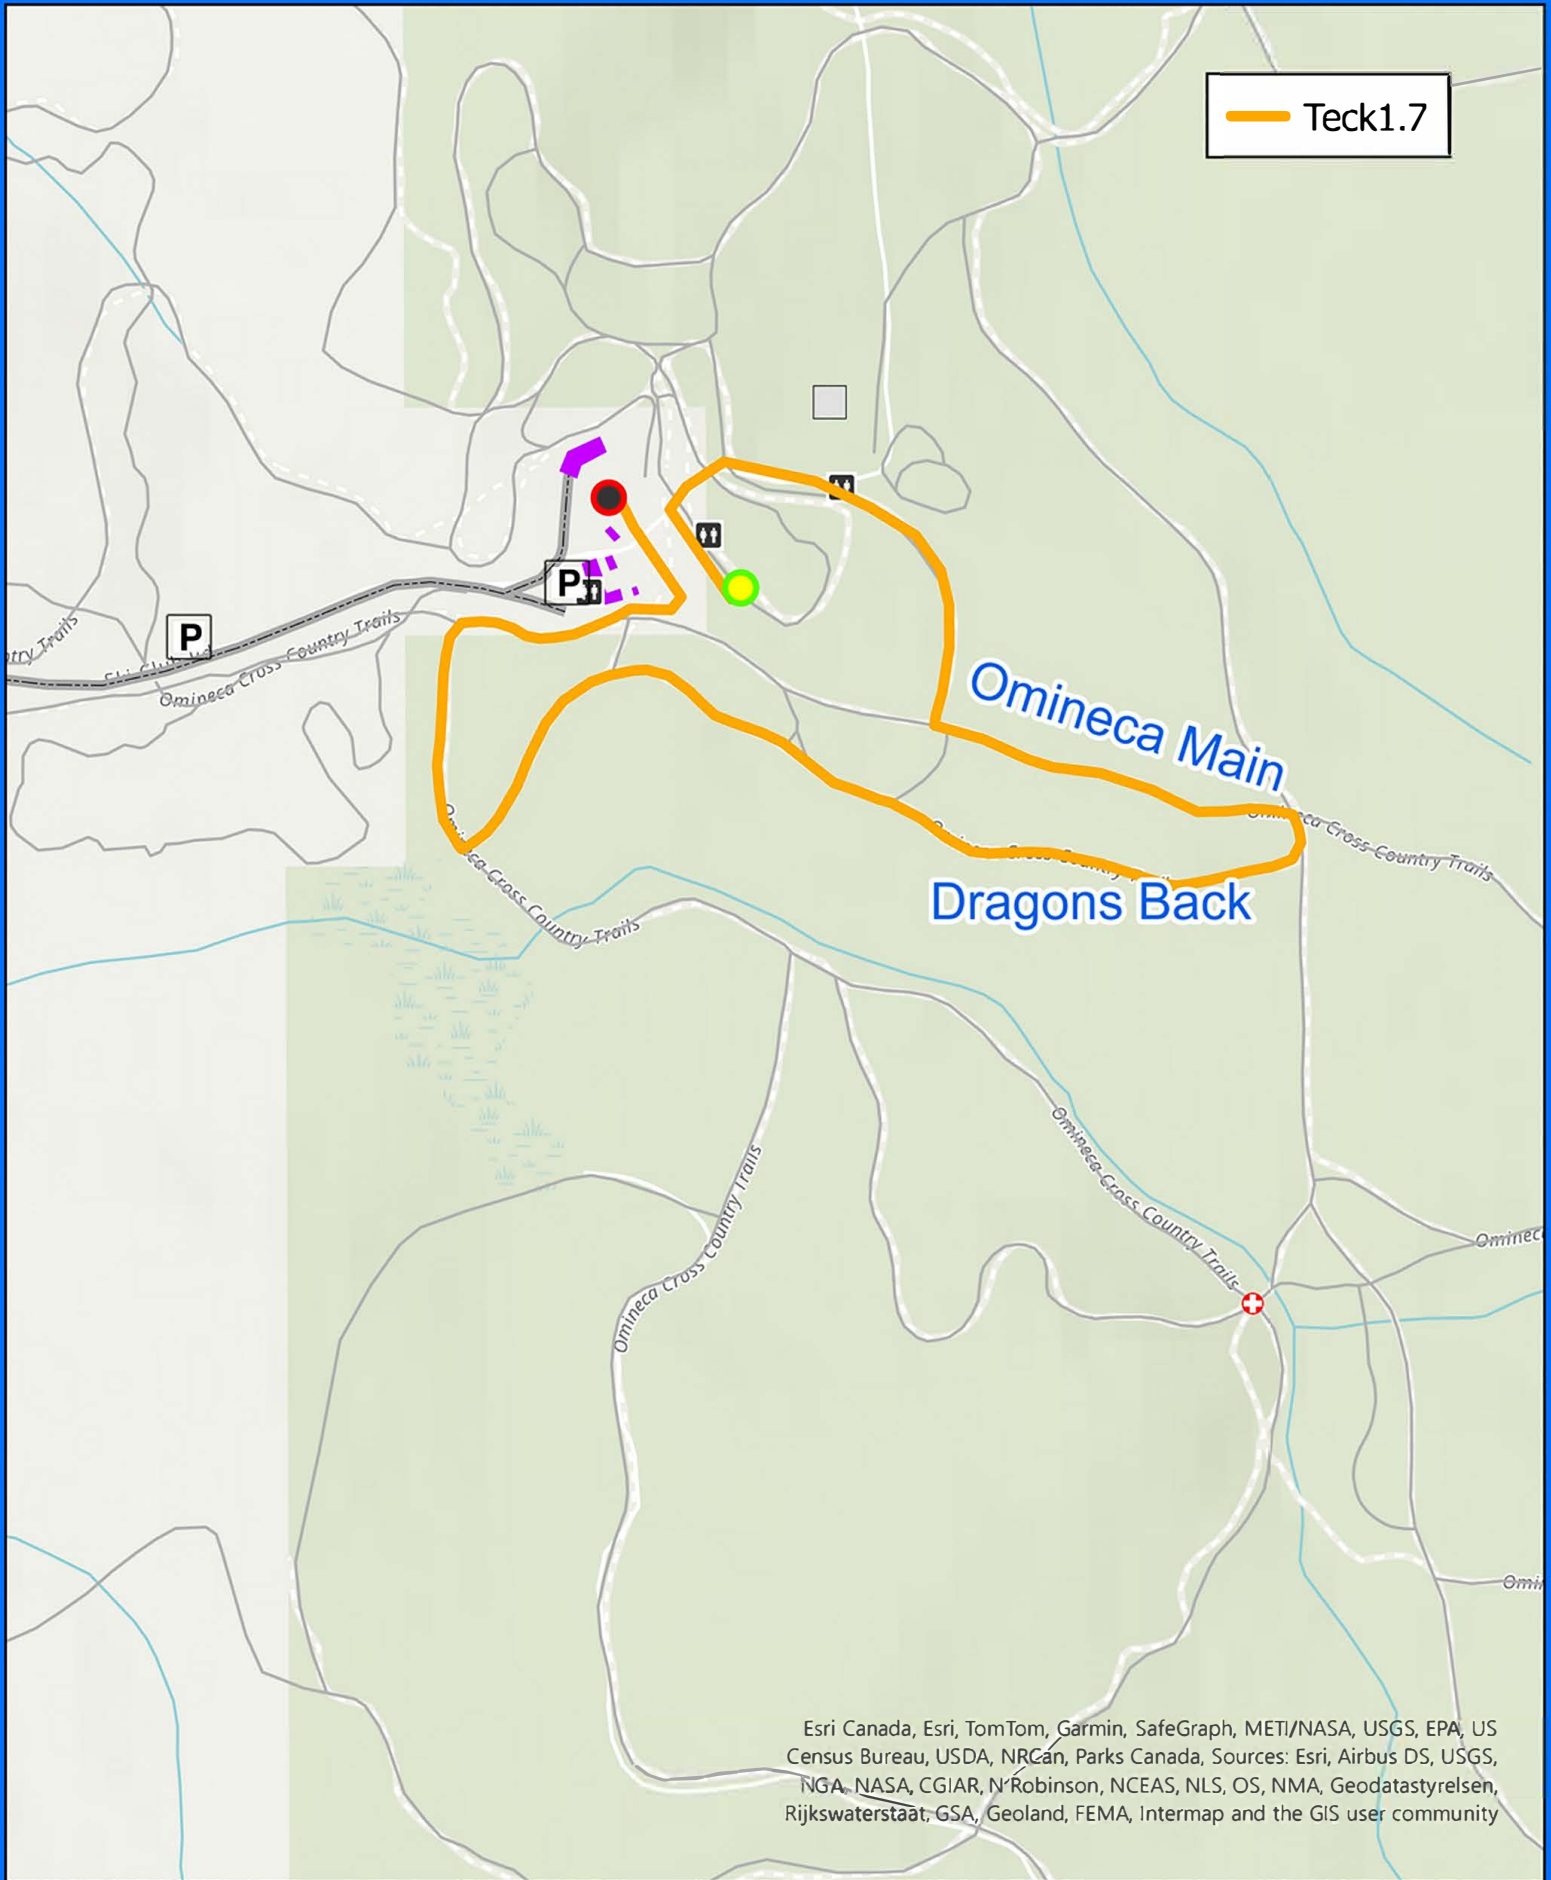

Scale: 1:5,000

Teck Race Routes

Start
Finish

Teck1.7

Esri Canada, Esri, TomTom, Garmin, SafeGraph, METI/NASA, USGS, EPA, US Census Bureau, USDA, NRCan, Parks Canada, Sources: Esri, Airbus DS, USGS, NGA, NASA, CGIAR, N'Robinson, NCEAS, NLS, OS, NMA, Geodatastyrelsen, Rijkswaterstaat, GSA, Geoland, FEMA, Intermap and the GIS user community