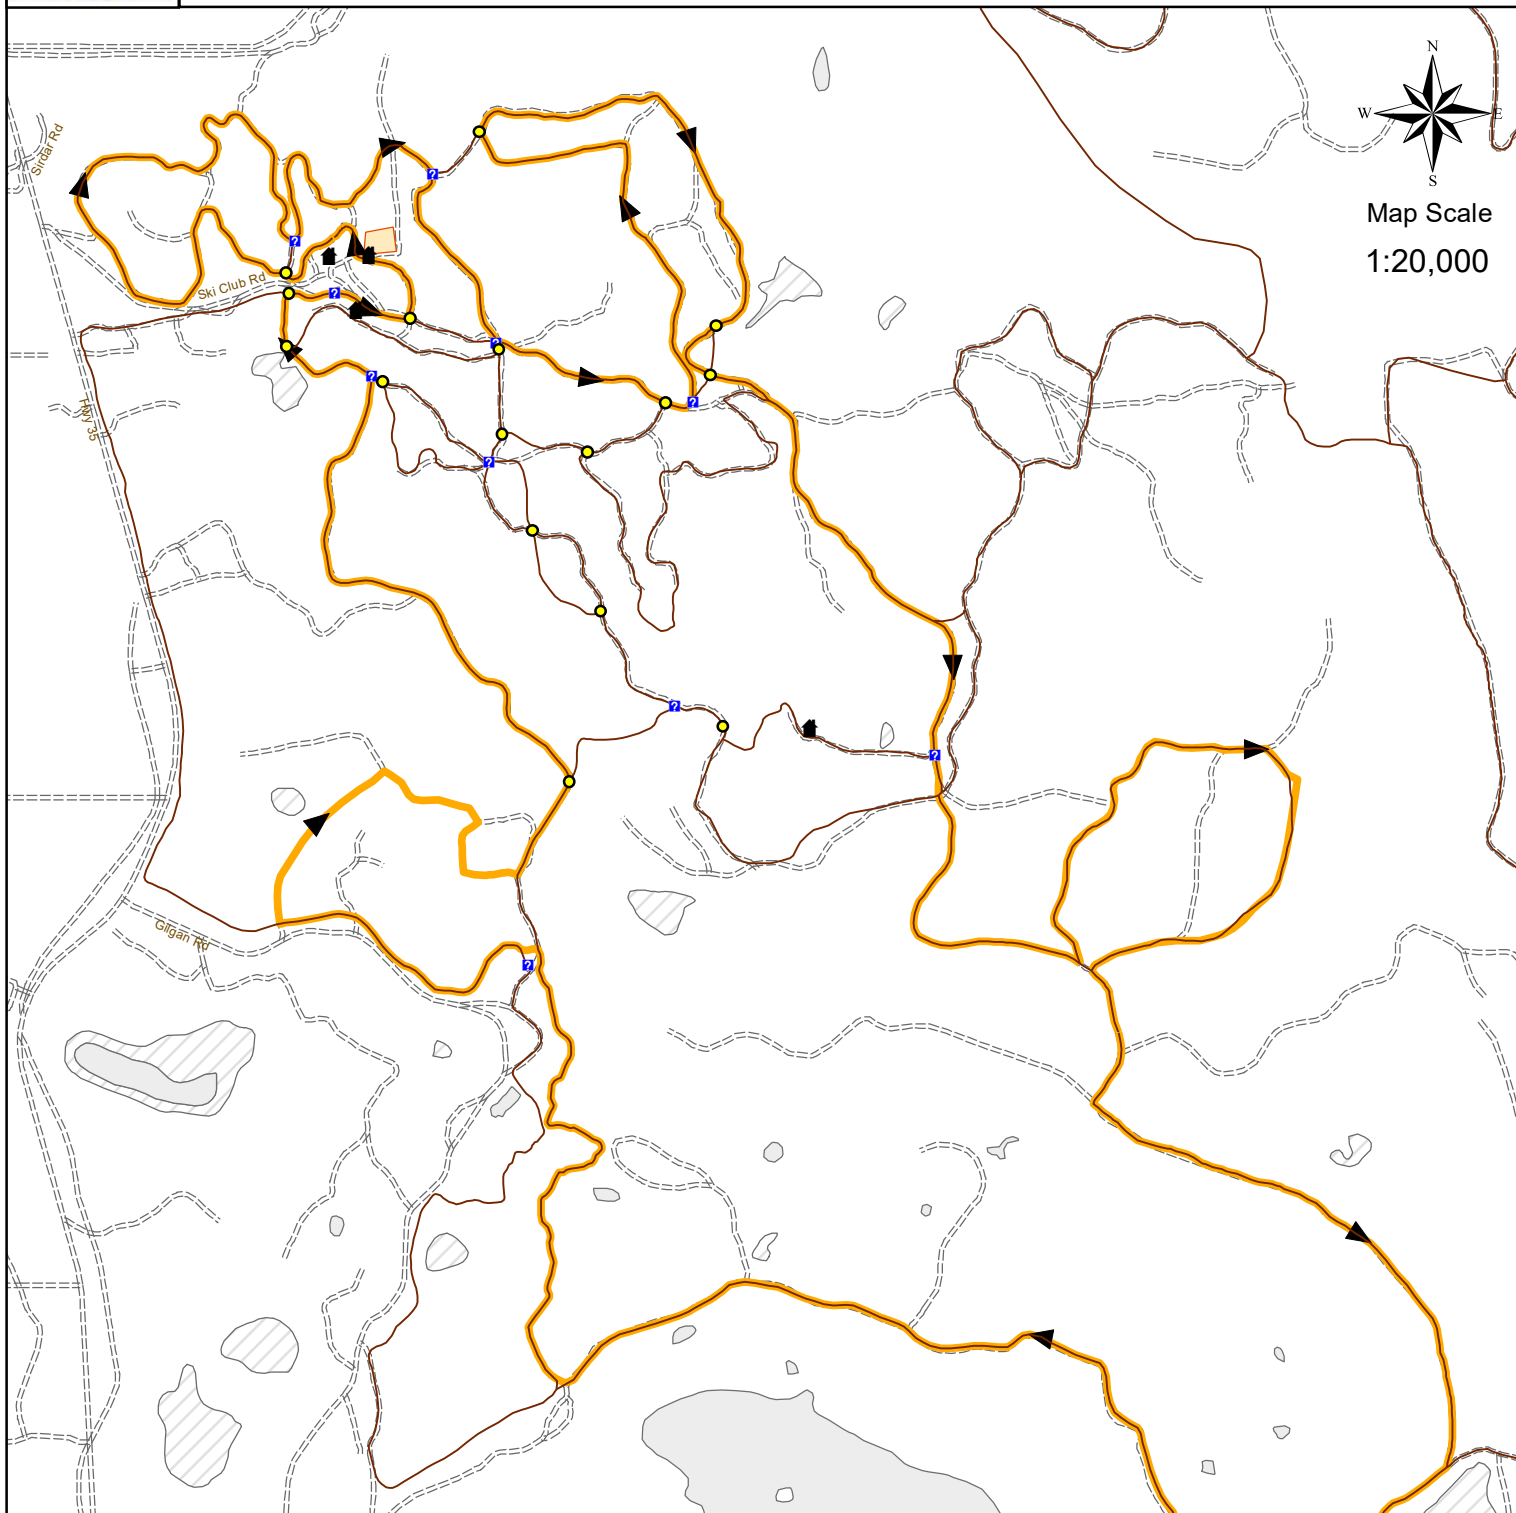

# Lakes Loppet - 22 kms

Map Scale  
1:20,000

### Legend

- trail junction
- outhouse
- trail junction with map
- Other Ski Trails
- ▶ Loppet\_25km
- Biathlon Range
- Lakes
- wetlands
- Roads

135 1st Ave, PO Box 510  
Burns Lake, BC, V0J 1E0  
P: 250.692.3443 F: 250.692.3464  
E: [loretta.johnson@freegrowing.ca](mailto:loretta.johnson@freegrowing.ca)