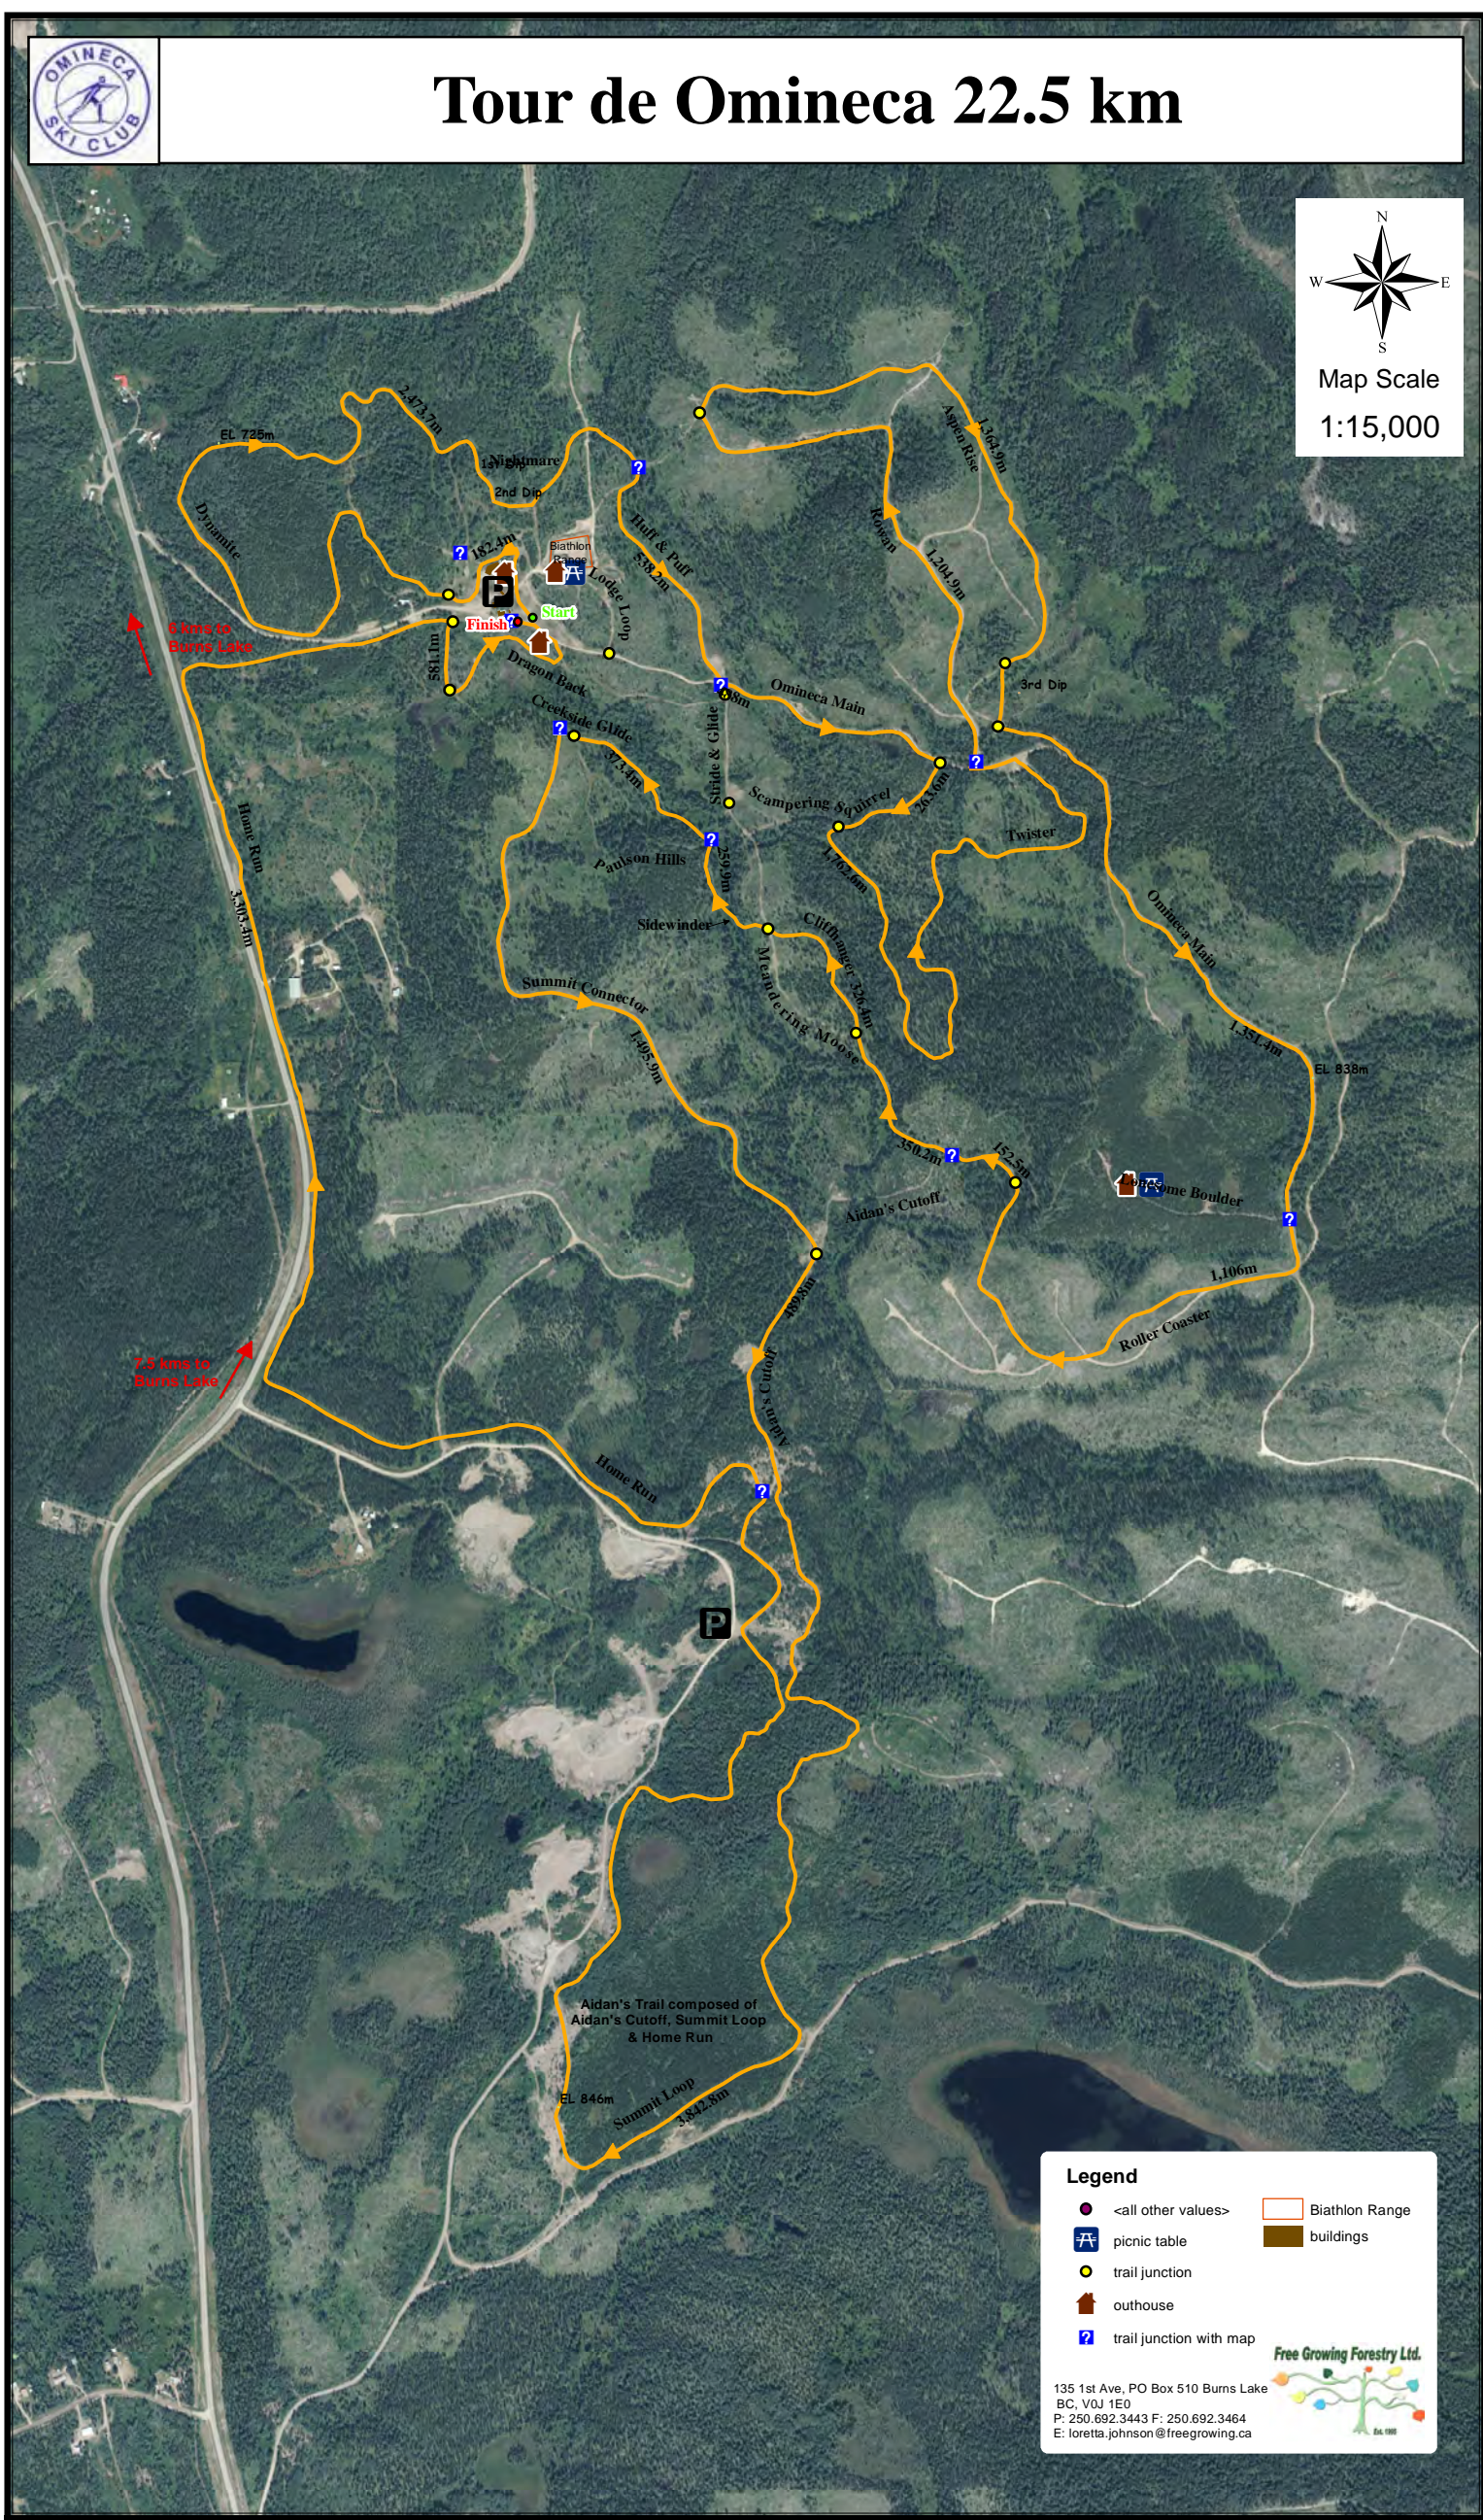

# Tour de Omineca 22.5 km

**Legend**

- <all other values>
- picnic table
- trail junction
- outhouse
- trail junction with map
- Biathlon Range
- buildings

**Free Growing Forestry Ltd.**  
 135 1st Ave, PO Box 510 Burns Lake BC, V0J 1E0  
 P: 250.692.3443 F: 250.692.3464  
 E: loretta.johnson@freegrowing.ca