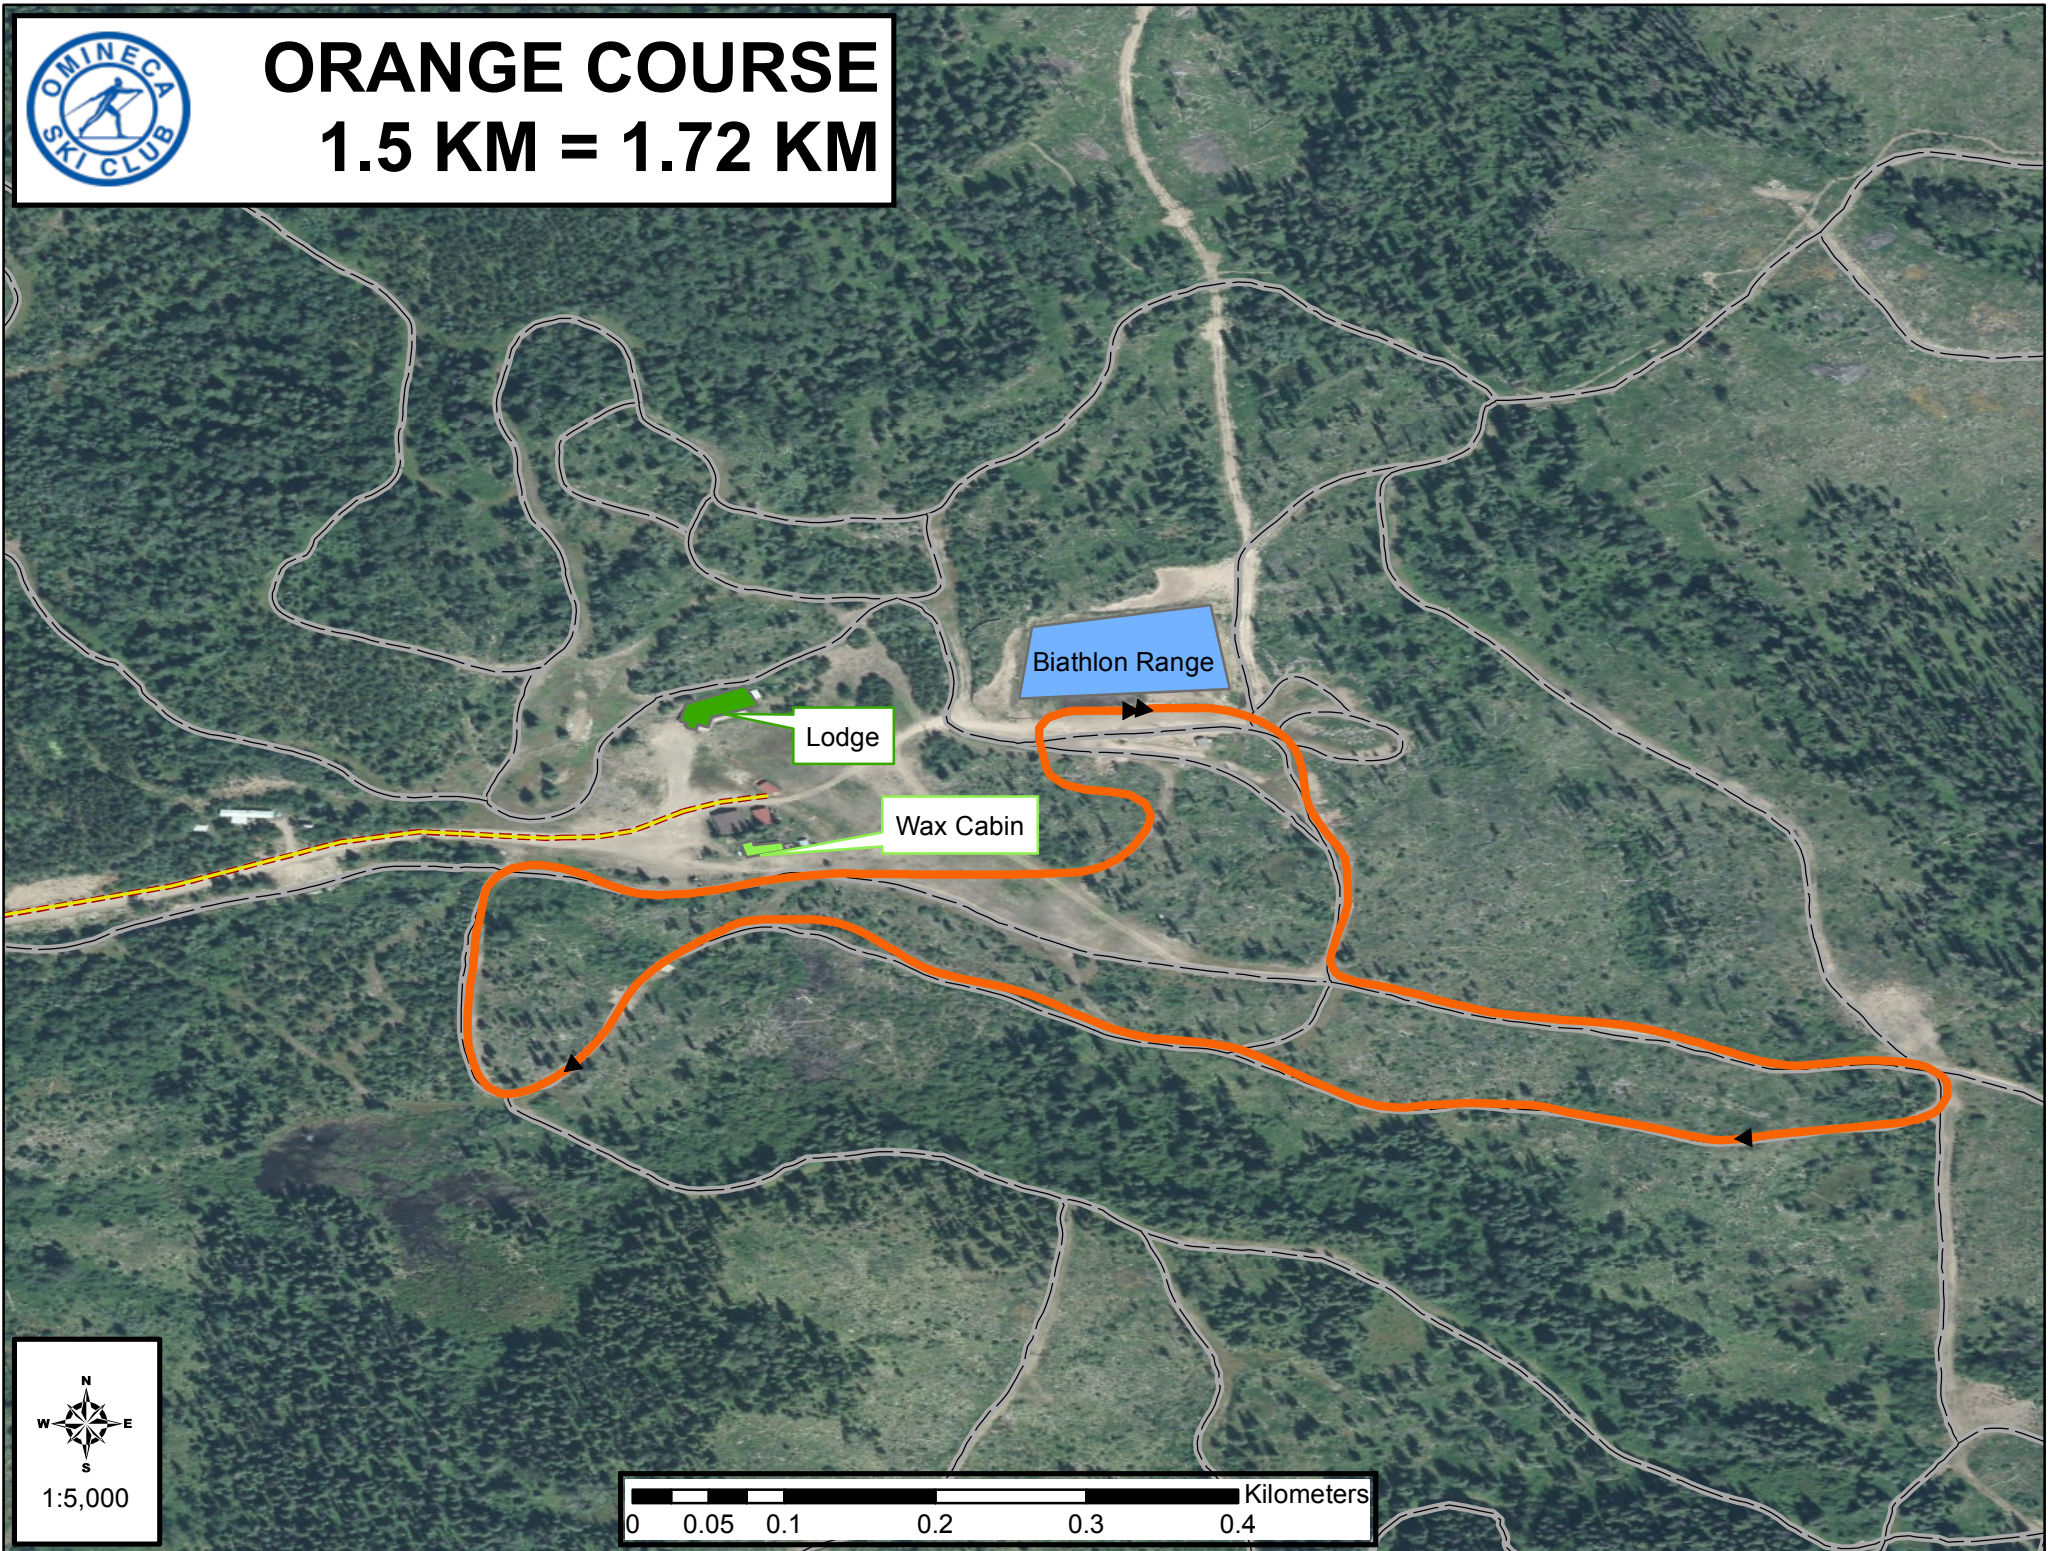

ORANGE COURSE

1.5 KM = 1.72 KM

Lodge

Wax Cabin

Biathlon Range