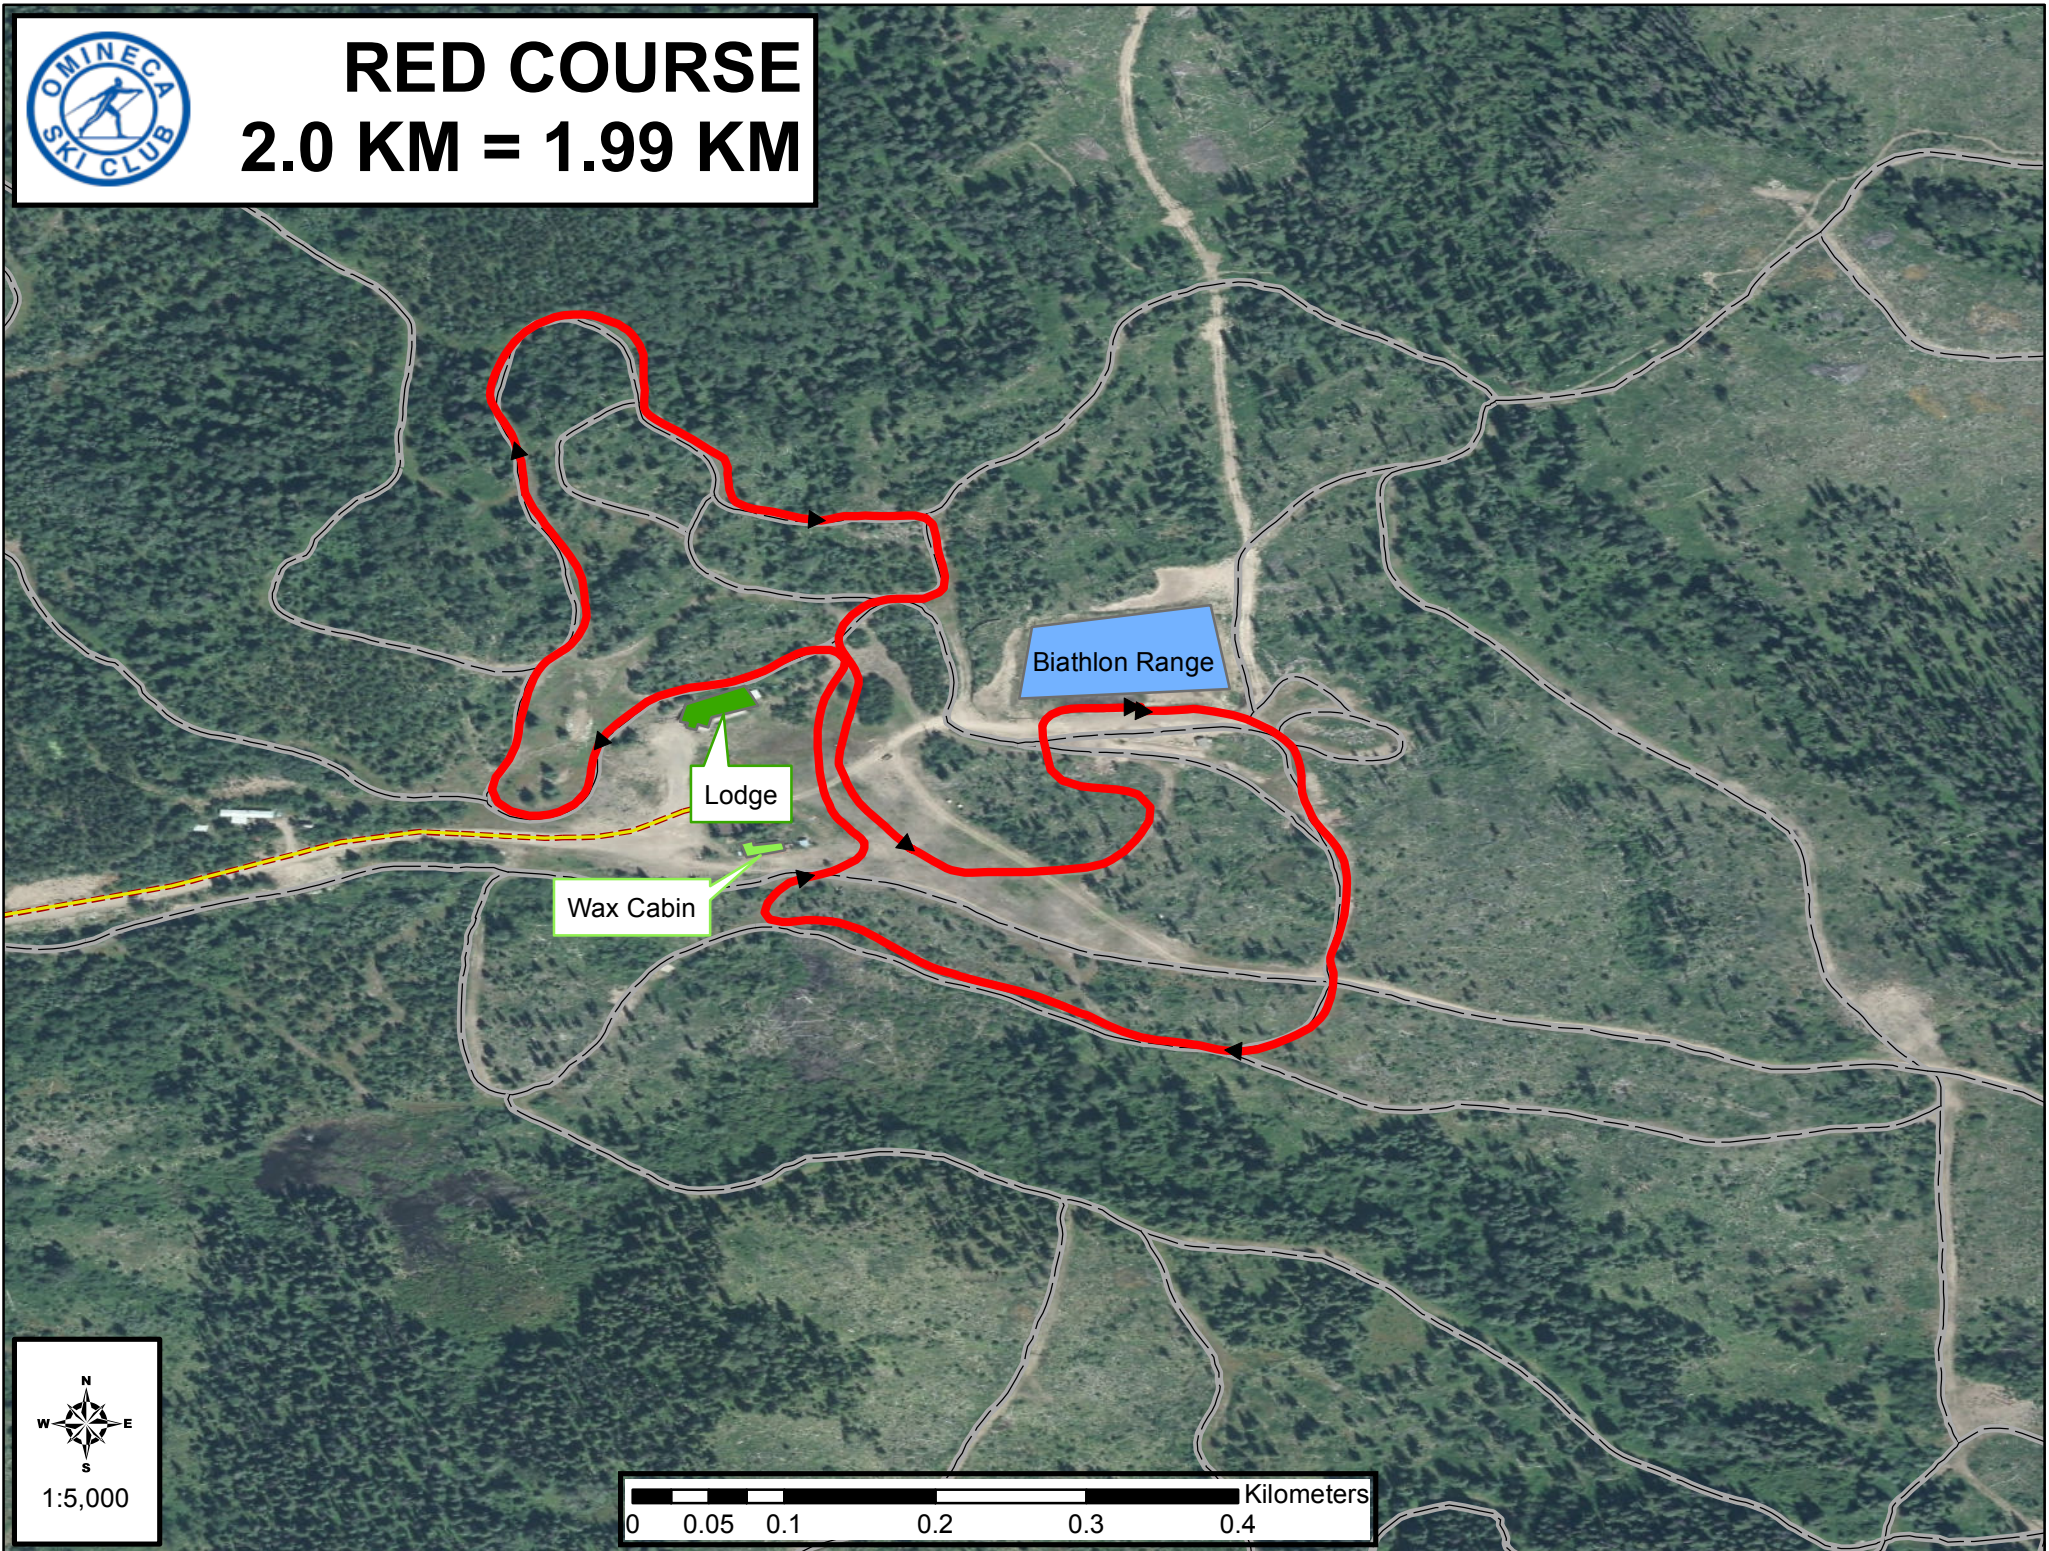

# RED COURSE

2.0 KM = 1.99 KM

Biathlon Range

Lodge

Wax Cabin