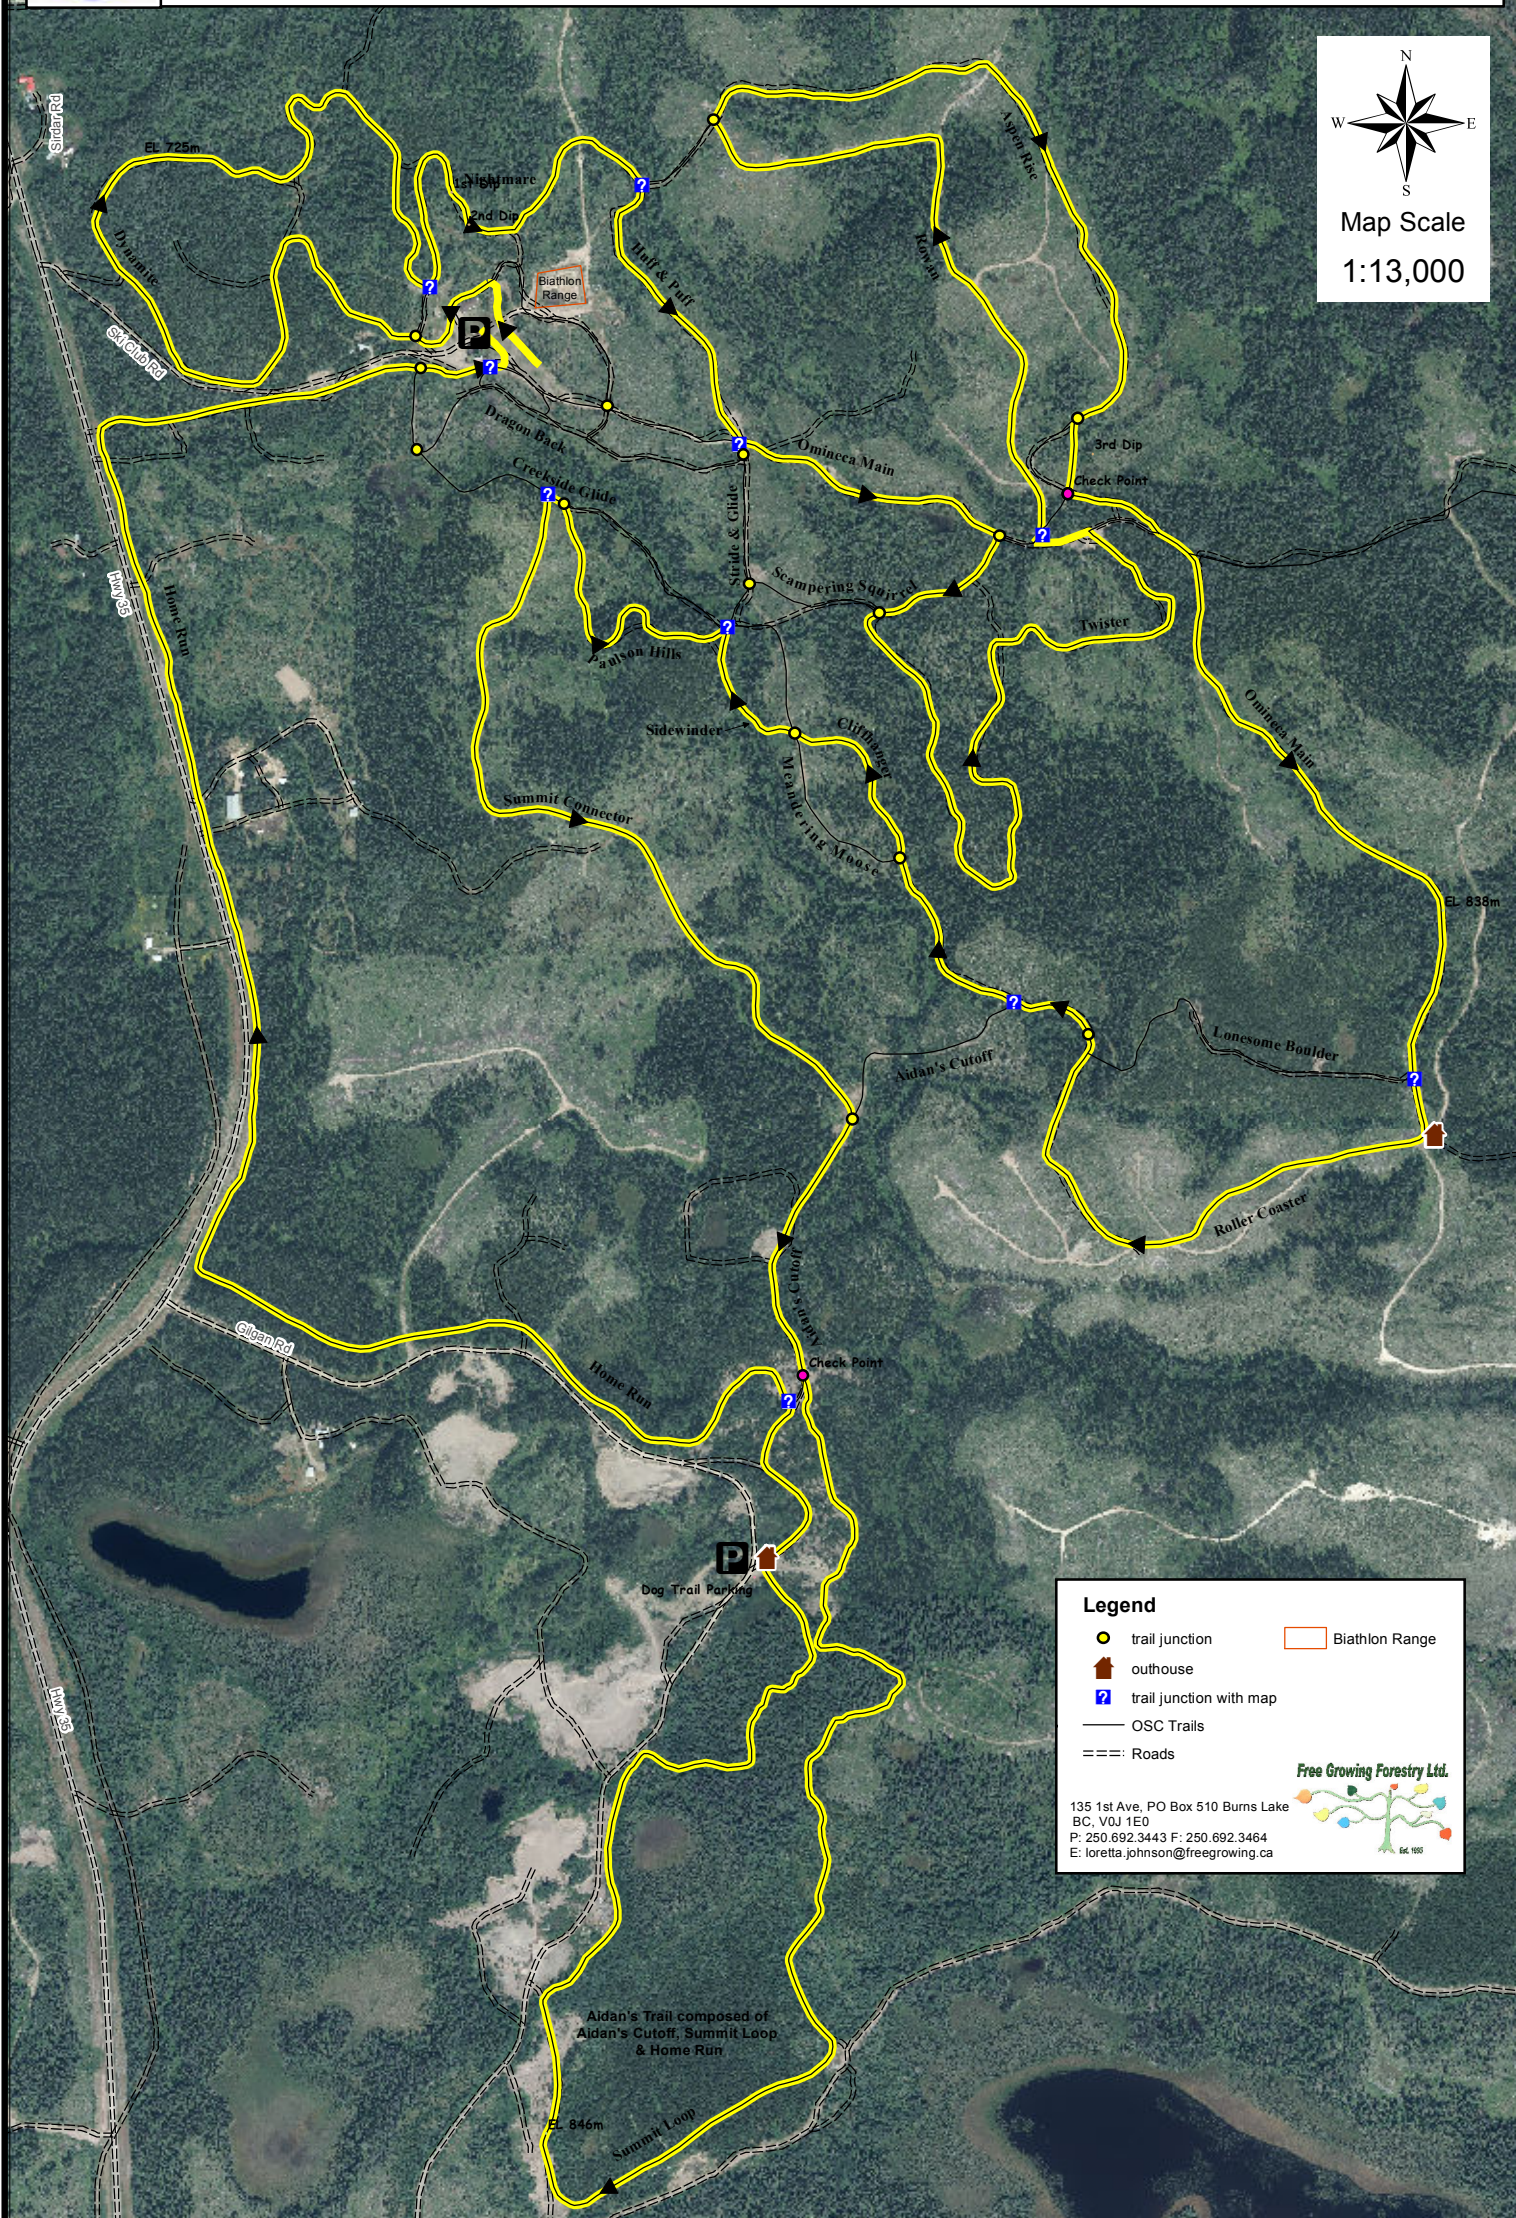

# Omineca Open - Tour de Omineca 22.5 km

**Legend**

- trail junction
- outhouse
- trail junction with map
- OSC Trails
- Roads
- Biathlon Range

**Free Growing Forestry Ltd.**  
 135 1st Ave, PO Box 510 Burns Lake  
 BC, V0J 1E0  
 P: 250.692.3443 F: 250.692.3464  
 E: loretta.johnson@freegrowing.ca