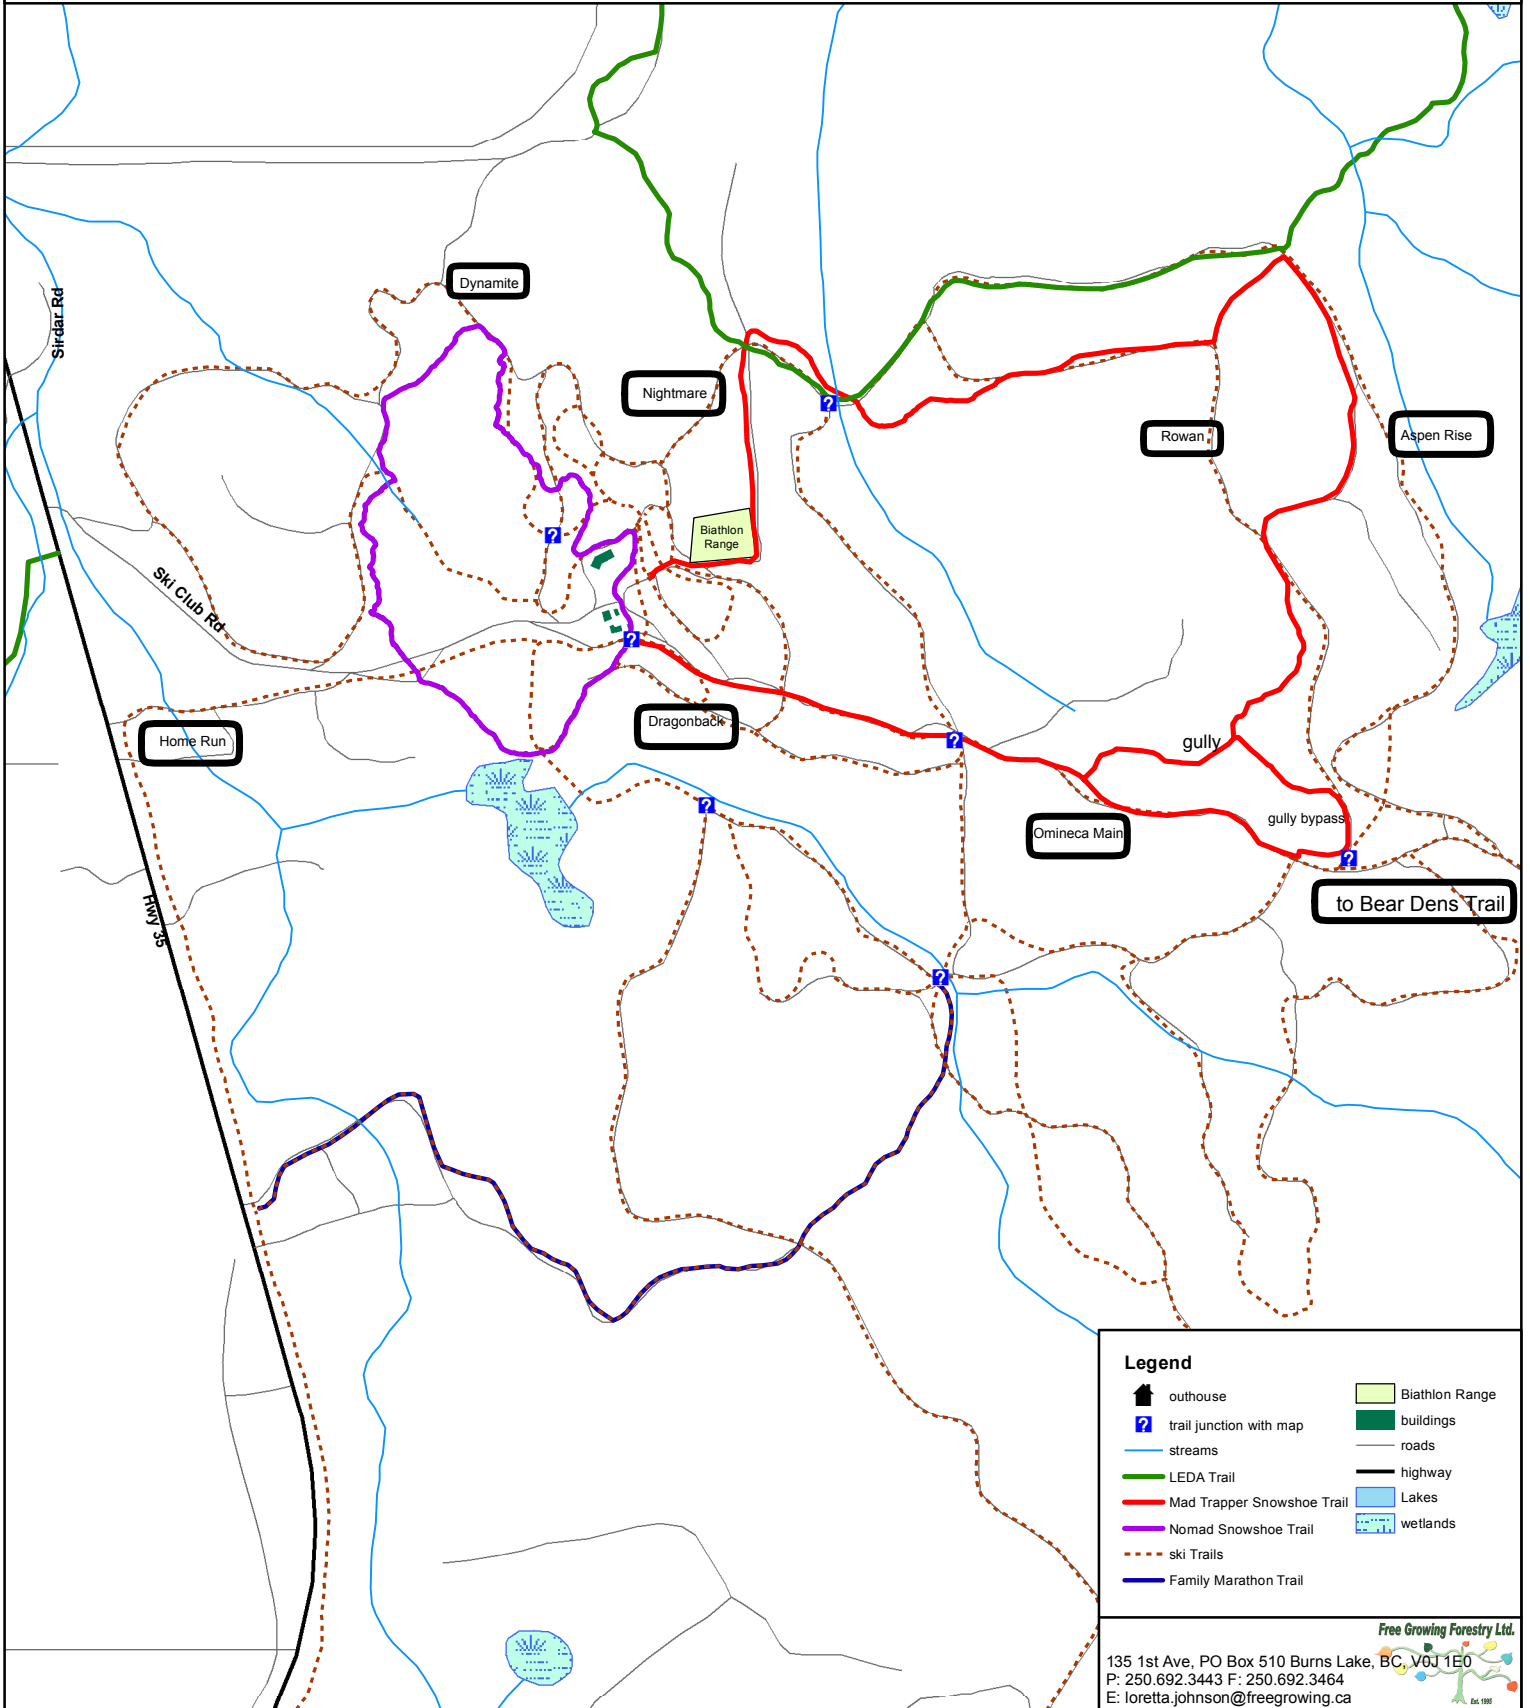

Omineca Ski Club Snowshoe Trail Map

Nomad Trail = 1.7 km

Mad Trapper Trail = 3 km

Map Scale
1:10,000

Legend

- outhouse
- trail junction with map
- streams
- LEDA Trail
- Mad Trapper Snowshoe Trail
- Nomad Snowshoe Trail
- ski Trails
- Family Marathon Trail
- Biathlon Range
- buildings
- roads
- highway
- Lakes
- wetlands