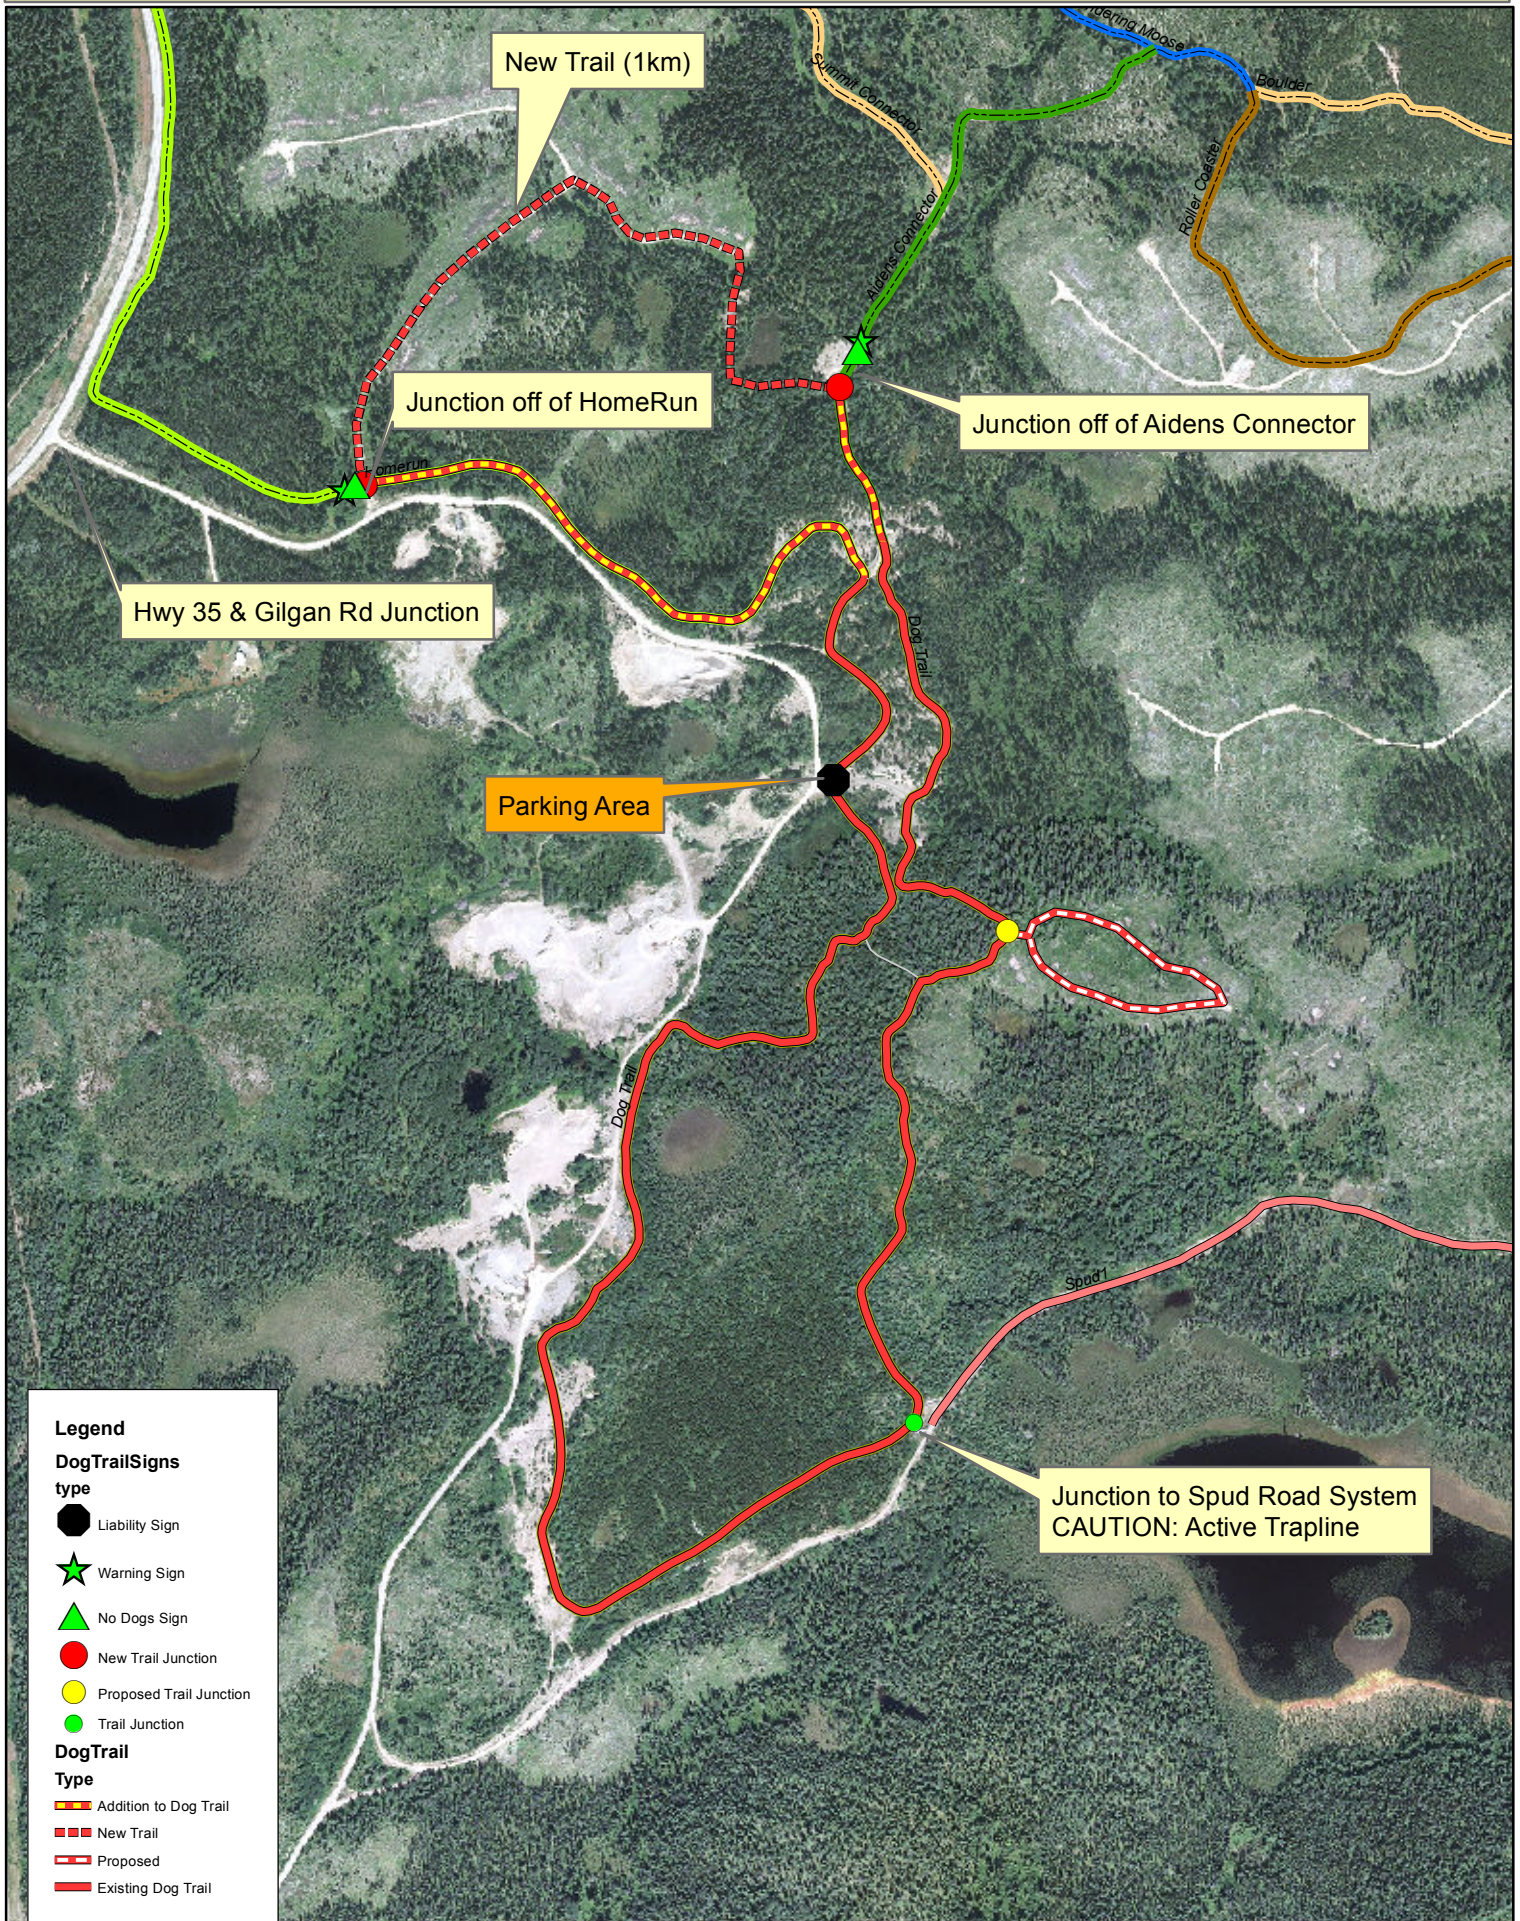

Ski Routes Dog Trail (6.5km)

N
1:10,000

Legend

DogTrailSigns
type

- Liability Sign
- Warning Sign
- No Dogs Sign
- New Trail Junction
- Proposed Trail Junction
- Trail Junction

DogTrail
Type

- Addition to Dog Trail
- New Trail
- Proposed
- Existing Dog Trail