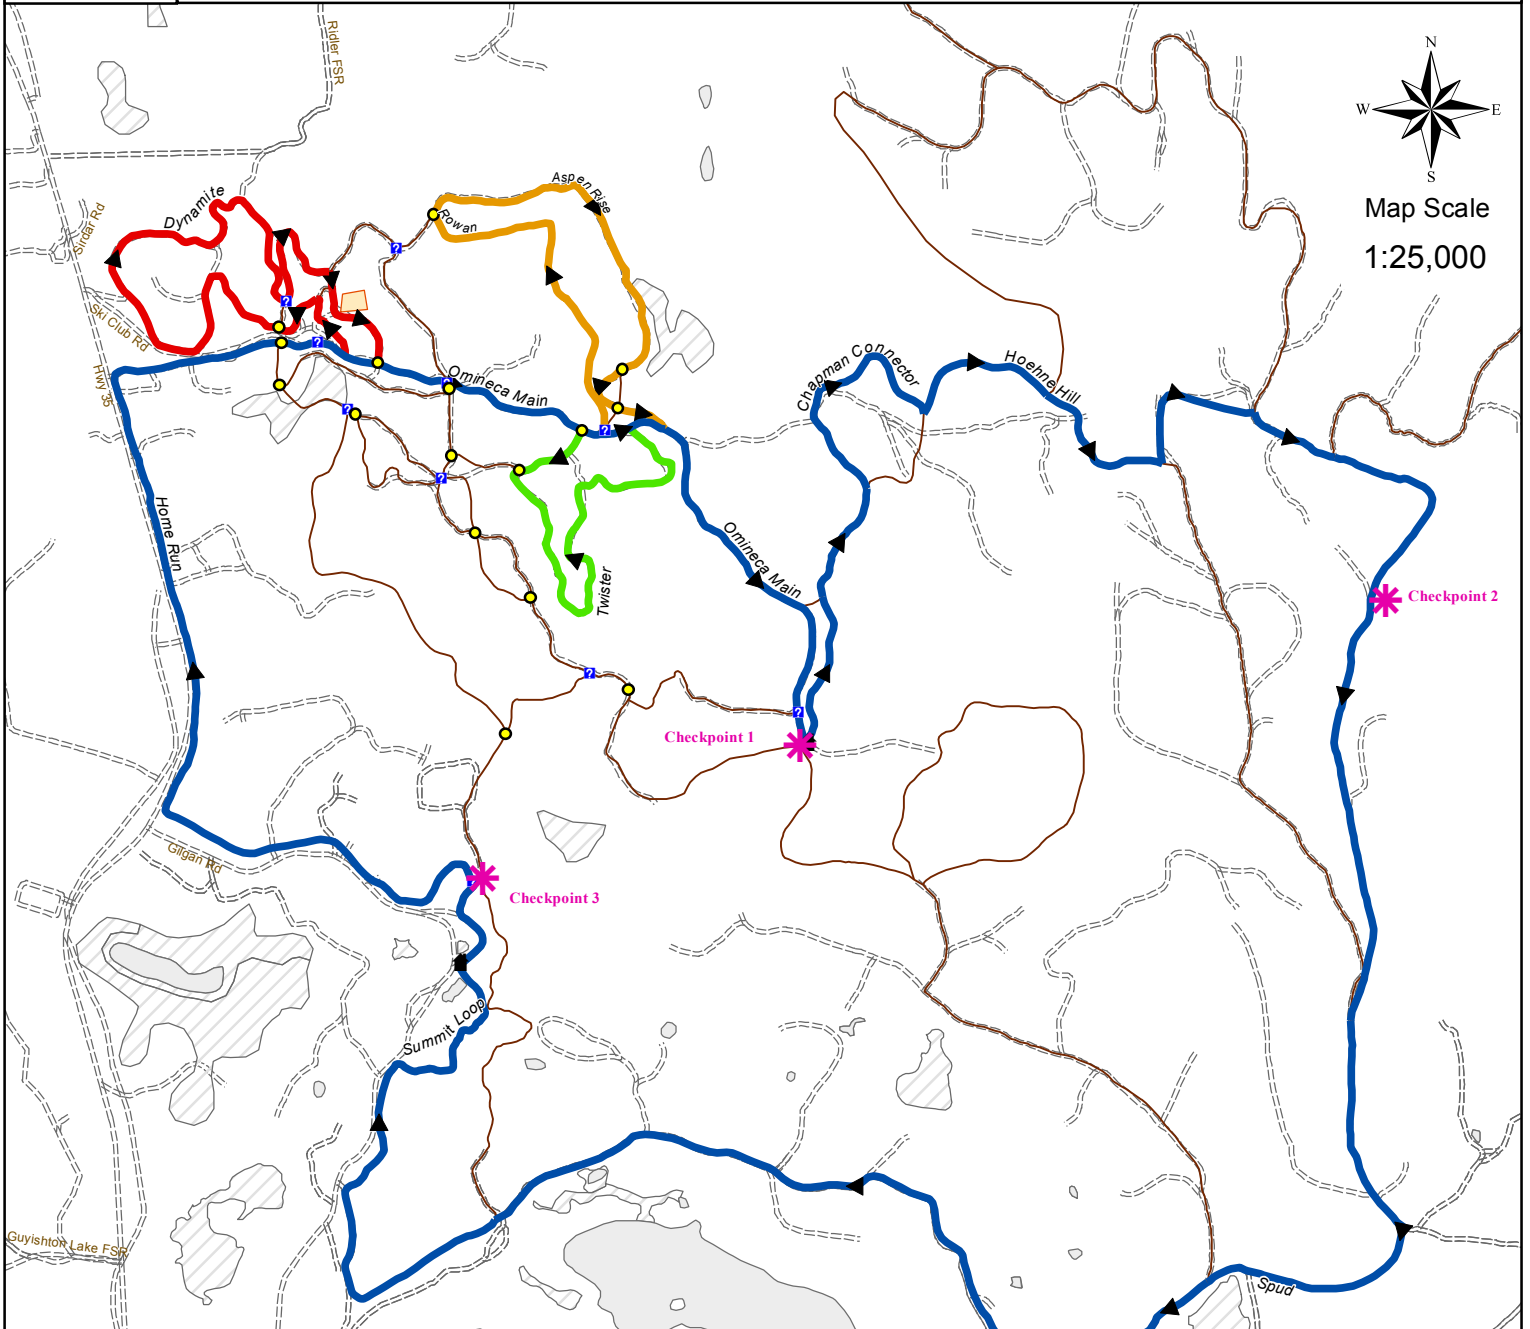

Lakes Loppet - The Viewpoint 20 kms

Map Scale
1:25,000

Main Trail - 18.7 kms	Checkpoints *
Optional Loops	1. Outhouse
1. Dynamite - 3.4 kms	2. Viewpoint
2. Rowan/Aspen Rise - 2.8 kms	3. Home Run Junction
3. Twister - 1.9 kms	

Legend	
trail junction	Other Ski Trails
outhouse	Biathlon Range
trail junction with map	Roads
Main Trail	Lakes
Optional Loop - Dynamite	wetlands
Optional Loop - Rowan/Aspen Rise	
Optional Loop - Twister	