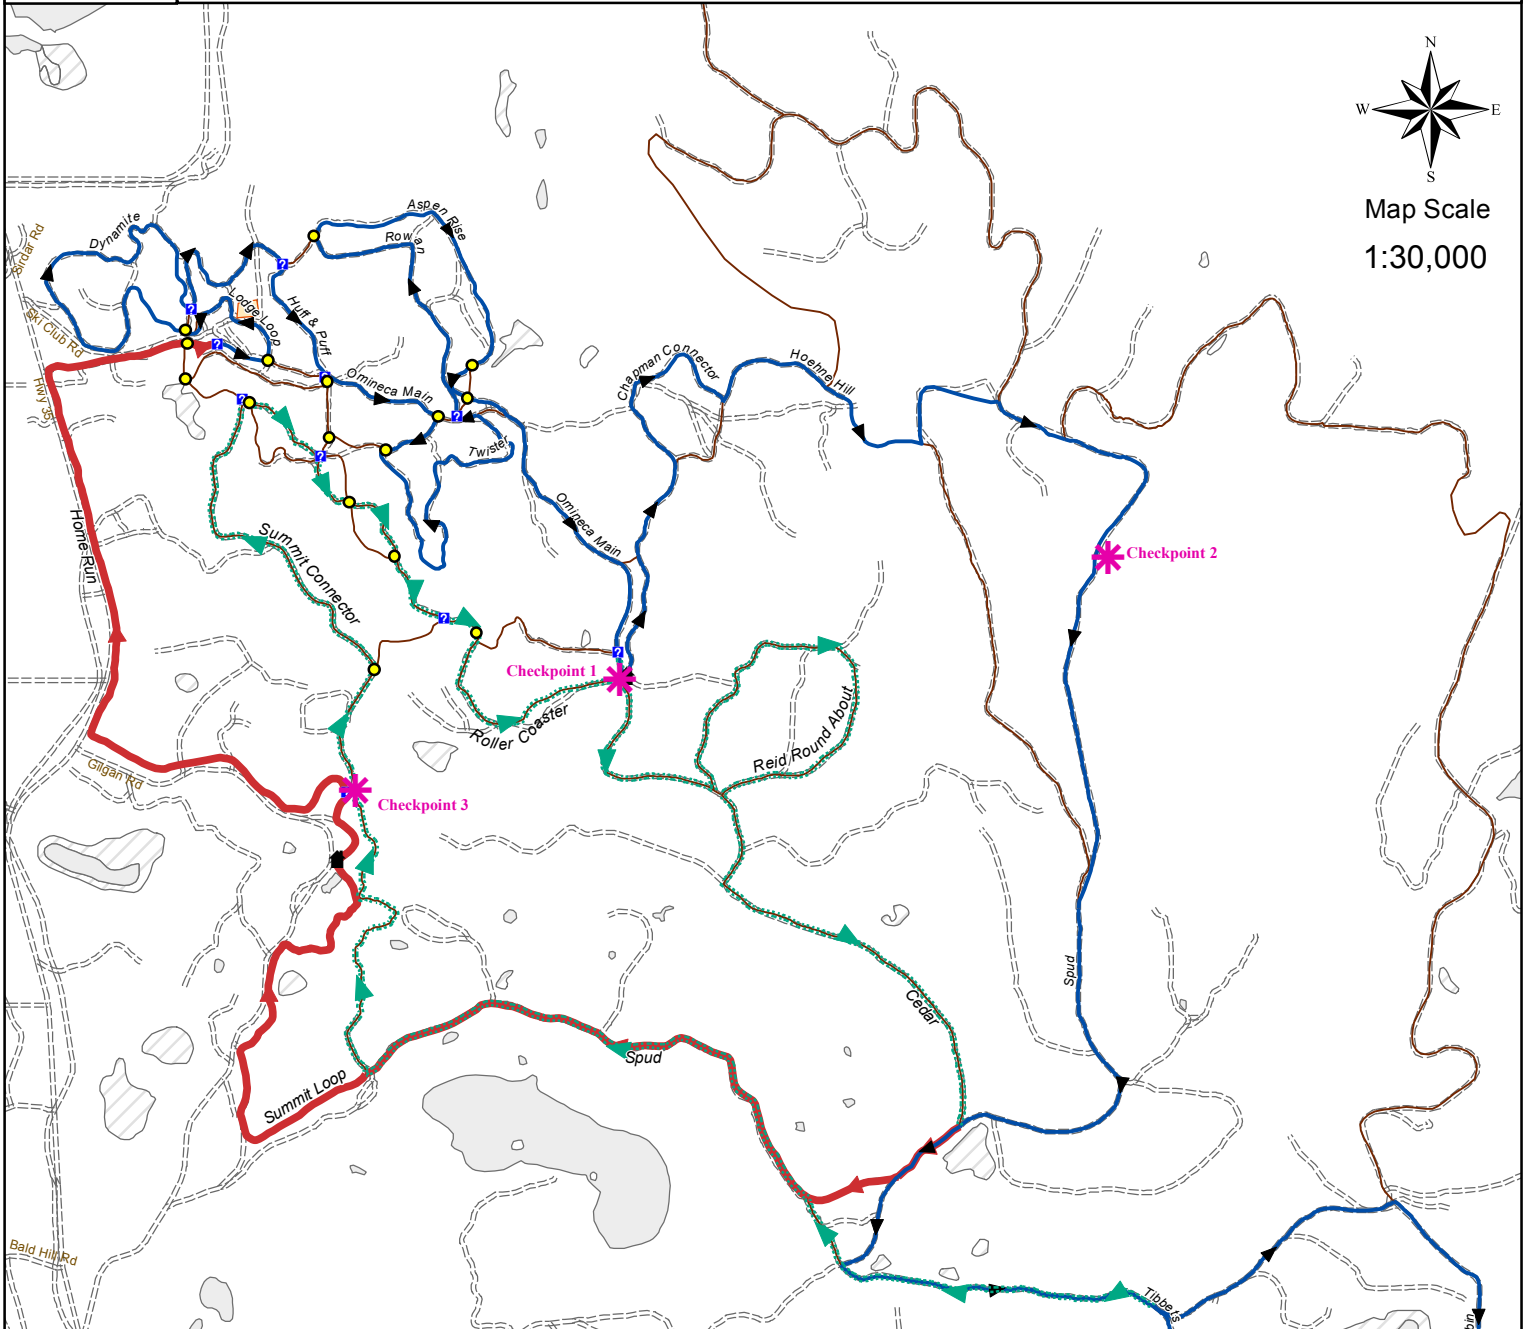

Lakes Loppet - The Epic 50 kms

Map Scale
1:30,000

Order of Race:	Checkpoints *
Blue - 23.6 kms	1. Outhouse
Green - 14.4 kms	2. Viewpoint
Red 8.8 kms	3. Home Run Junction
Total - 46.8 kms	
Legend	
● trail junction	--- Roads
🏠 outhouse	— Other Ski Trails
📍 trail junction with map	🟡 Biathlon Range
🌿 Extreme Trail Green	🌊 Lakes
🏔️ Extreme Blue Trail	🌫️ wetlands
🔴 Extreme Red Trail	